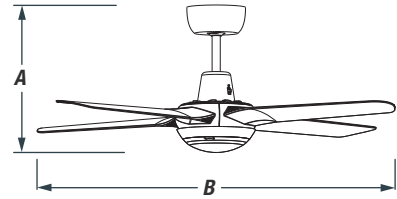

SPYDA⁵⁶

THE CEILING FAN REVOLUTION

1400MM

WITH LED LIGHT

FOUR BLADE

1400mm (56") Fully Moulded 4 Blade Ceiling Fan

DIMENSIONS

A	B
393mm	1400mm

BLADES

Count: Four
Materials: PC Composite
Sweep: 1400mm (56")
Pitch: HIGH (curved blade)

MOTOR

Type: AC True Spin™
Wattage (HML): 68/22/13 watts
Air Movement: 13,980 / 10,560 / 6,300m³H
RPM: 220/160/100rpm
Capacitor: 1.7µf

LIGHT

Light Type: LED Panel
Light Wattage: 20 watts
Dimmable: 4 Steps (100% - 25%)
Lumens: 2050 Lm
Tri Colour: Warm/Natural/Cool

INSTALLATION

Suitable for: Indoor and covered outdoors
Power Input: 220-240V~50Hz
Quick Connect: Yes
Mount Angle: 18°
Installation: Qualified Electrician Needed
Warranty: 6 Years