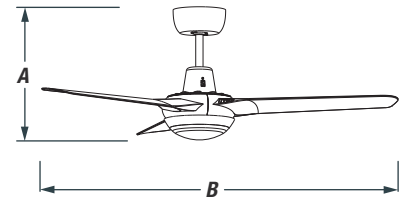

SPYDA

THE CEILING FAN REVOLUTION

1570MM

WITH LED LIGHT

1570mm (62") Fully Moulded 3 Blade Ceiling Fan with Tri-Colour LED Light

DIMENSIONS

A	B
406mm	1570mm

BLADES

Count: Three
Materials: PC Composite
Sweep: 1570mm (62")
Pitch: HIGH (curved blade)

MOTOR

Type: AC True Spin™
Wattage (HML): 100/62/27 watts
Air Movement: 15,300 / 10,560 / 6,720m³H
RPM: 200/150/90rpm
Capacitor: 2.7µf

LIGHT

Light Type: LED Panel
Light Wattage: 20 watts
Dimmable: 4 Steps (100% - 25%)
Lumens: 2050 Lm
Tri Colour: Warm/Natural/Cool

INSTALLATION

Suitable for: Indoor and covered outdoors
Power Input: 240-265V~50Hz
Quick Connect: Yes
Mount Angle: 18°
Installation: Qualified Electrician Needed
Warranty: 6 Years