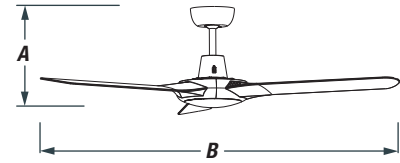

SPYDA

THE CEILING FAN REVOLUTION

1400MM

1400mm (56") Fully Moulded 3 Blade Ceiling Fan

DIMENSIONS

A	B
330mm	1400mm

BLADES

Count: Three
Materials: PC Composite
Sweep: 1400mm (56")
Pitch: HIGH (curved blade)