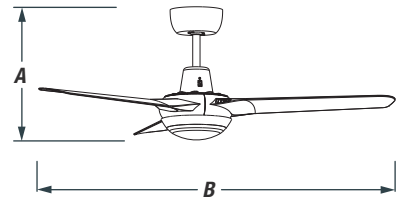

SPYDA

THE CEILING FAN REVOLUTION

1250MM

WITH LED LIGHT

1250mm (50") Fully Moulded 3 Blade Ceiling Fan with Tri-Colour LED Light

DIMENSIONS

A	B
391mm	1250mm

BLADES

Count: Three
Materials: PC Composite
Sweep: 1250mm (50")
Pitch: HIGH (curved blade)

MOTOR

Type: AC True Spin™
Wattage (HML): 55/34/14 watts
Air Movement: 12,600 / 10,020 / 6,060m³H
RPM: 230/170/107rpm
Capacitor: 2.0µf

LIGHT

Light Type: LED Panel
Light Wattage: 20 watts
Dimmable: 4 Steps (100% - 25%)
Lumens: 2050 Lm
Tri Colour: Warm/Natural/Cool

INSTALLATION

Suitable for: Indoor and covered outdoors
Power Input: 240-265V~50Hz
Quick Connect: Yes
Mount Angle: 18°
Installation: Qualified Electrician Needed
Warranty: 6 Years