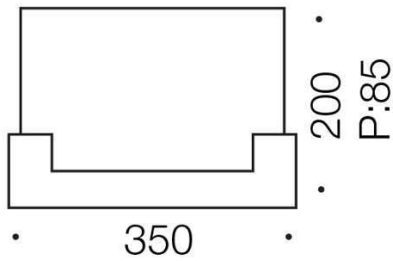

IP rating	IP20
Approvals	RCM
Box Contents	Basic mounting screws,Instruction
Installation Required	Yes (by Licensed Electrician only)
Care Instructions	Do not use strong liquid cleaners,Wipe clean with a dry cloth
Replacement Warranty	*3 Years

Barcode

GTIN 9329501049921

Image -dimensions

switched CCT