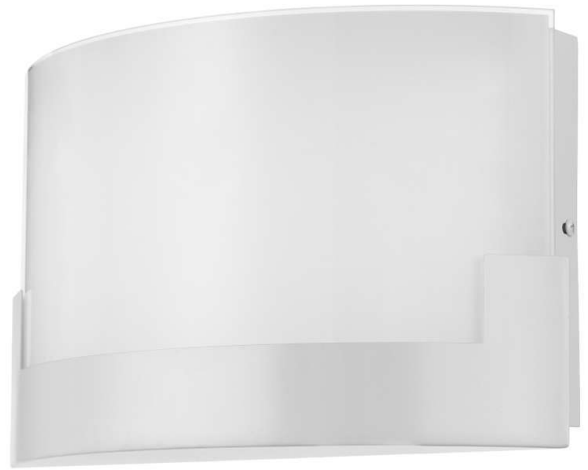

Last modification 2022-11-29

SOLITA WB35-NK 9329501049914

Overview

Family name	Solita
Categories	Wall Lights
Mounting	Surface
This item includes	Glass
Switch	Slide Switch
Usage	Indoor Lighting,Trade Selection

Color / Material

Fixture Color	Frost,Nickel
Fixture Material	Iron,Glass
Canopy Color	Nickel
Diffuser Material	Glass
Glass Color	Frost

Size

Fixture Length (cm)	35.0
Fixture Width (cm)	20.0
Fixture Projection (cm)	8.5

Specification

Voltage Input	240V
Wattage (max)	12
Globe Type	LED integrated SMD
Globe / Light Source qty	1
Globe / Light Source included	Yes
Lumens	960
Color Temperature	Warm White; Natural White; Cool White
Color Kelvin	3 CCT (3000k - 4000k - 5000k)
Color Rendering	>84
Dimmable	Yes
Current Output	250
Electrical Protection	CLASS I - HIGH VOLTAGE, EARTH REQUIRED

All representations within this document are subject to copyright.ELECTRICAL INSTALLATIONS MUST BE PERFORMED BY A QUALIFIED ELECTRICAL CONTRACTOR AND INSTALLED IN ACCORDANCE WITH AS/NZS 3000.
NOTE : All images , descriptions and dimensions are indicative. Please check latest version of item detail on Telbix website prior to ordering or installation.