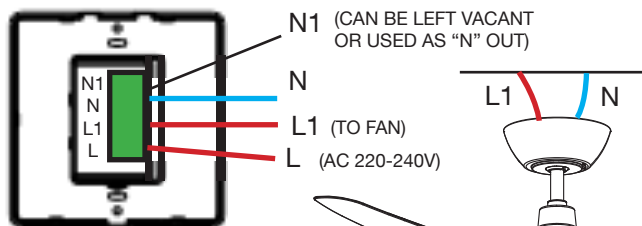

LCD Wall Control

Skyfan^{DC}

The future in fans

COMPATIBLE WITH ALL SKYFAN DC WITH LIGHT MODELS

- 6 speed reversible
- Eco mode - the most energy efficient setting.
- Sleep mode - reduces 1 speed every 30 mins until speed 1
- 1 - 12 hour run-on timer
- Can run multiple fans on one wall control
- 5 step dimming
- Tri-colour (warm, cool and natural light)

POWER

Rated Power: 80 watts
Rated Voltage: 220-240V ~ 50Hz

Installation: Qualified Electrician Needed

INCLUDES

1 x LCD Wall Control

WIRING

CONTROL ONE FAN:

* Refer to Instructions for wiring diagram on multiple fans

Model	Colour	Outer Carton	EAN13 Barcode
SKYWCM	White	19339310012112	9 339310 012115