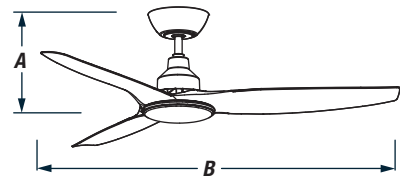

# Skyfan<sup>DC</sup>

The future in fans

1300mm (52") Fully Glass Fibre Composite 3 Blade Ceiling Fan

## DIMENSIONS

A	B
360mm	1300mm