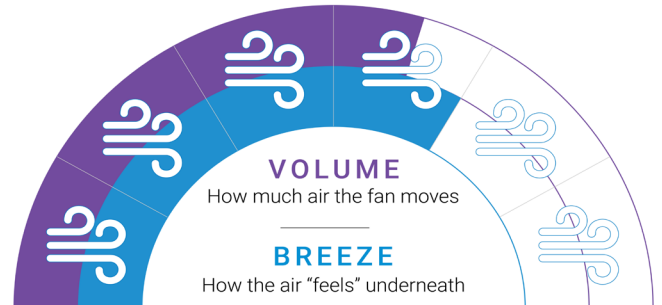

Simplicity 52

Modern and Minimalist Ethos.
Energy Efficient. Whisper Quiet.
Remote Control Included. LED
Light Available.

Motor

Inches

RPMs

Watts

Remote Control

LED Light

- Stunningly designed** ceiling fan with a focus on modern and minimalist ethos, the Simplicity is available in two finishes and two sizes, includes a 6-speed remote control and also offers an 18W LED Light version option.
- Sweeping and slimline blades** accentuate the small and minimalist motor housing to ensure the Simplicity will blend harmoniously into its surroundings for a discreet and subtle addition.
- Long-lasting & weather-resistant polymer blades** are durable, easy to clean as well as being safer and quieter than metal blades.
- Highly efficient cooling** made possible by the energy-efficient DC motor, using only 31W on high and as little as 4W on low so you stay cool for less.
- Enjoy whisper-quiet cooling**, thanks to the combination of a silent DC motor and premium polymer blades, available in 45" and 52" sizes for small to medium spaces.
- Perfect for both Indoor & Outdoors** so you can maintain your decor style from your living room through to your alfresco outdoor area.

FAN PERFORMANCE

Fan Speed (H:6/M:4/L:1) (Revolutions Per Minute)	184 / 146 / 85 RPM
Energy usage (H:6/M:4/L:1) (Watts)	31 W / 15 W / 4 W
Airflow volume (H:6/M:4/L:1) (Cubic metres per hour)	11,842 / 9,056 / 5,777 CMH
Efficiency (H:6/M:4/L:1) (CMH / W)	382 / 604 / 1,444 CMH / W