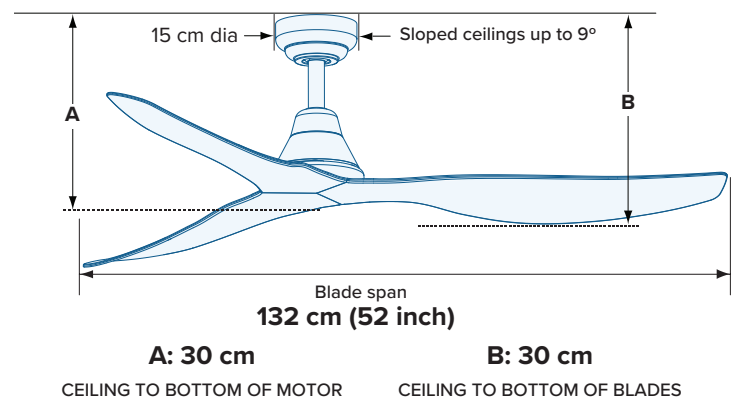

Local Australian Support

Australian Owned & Operated, our friendly team provides a comprehensive 3 Year Onsite Warranty.

360fans.com.au/warranty/