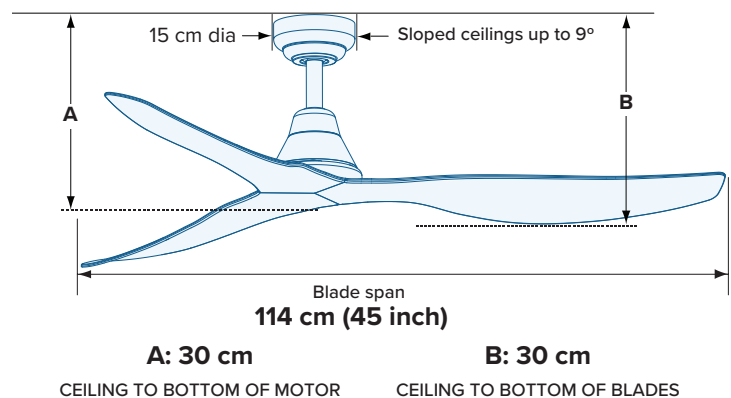

Local Australian Support

Australian Owned & Operated, our friendly team provides a comprehensive 3 Year Onsite Warranty.

360fans.com.au/warranty/