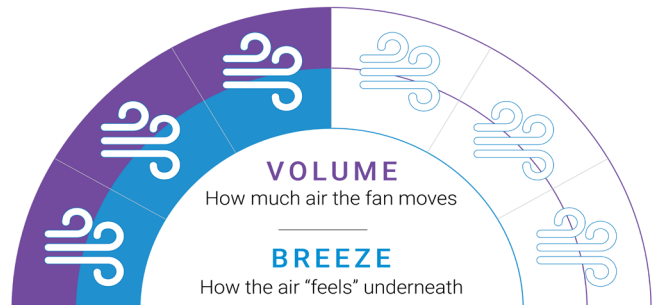

Simplicity 45

Modern and Minimalist Ethos.
Energy Efficient. Whisper Quiet.
Remote Control Included. LED
Light Available.

Motor

Inches

RPMs

Watts

Remote Control

LED Light

- Stunningly designed** ceiling fan with a focus on modern and minimalist ethos, the Simplicity is available in two finishes and two sizes, includes a 6-speed remote control and also offers an 18W LED Light version option.
- Sweeping and slimline blades** accentuate the small and minimalist motor housing to ensure the Simplicity will blend harmoniously into its surroundings for a discreet and subtle addition.
- Long-lasting & weather-resistant polymer blades** are durable, easy to clean as well as being safer and quieter than metal blades.
- Highly efficient cooling** made possible by the energy-efficient DC motor, using only 15W on high and as little as 5W on low so you stay cool for less.
- Enjoy whisper-quiet cooling**, thanks to the combination of a silent DC motor and premium polymer blades, available in 45" and 52" sizes for small to medium spaces.
- Perfect for both Indoor & Outdoors** so you can maintain your decor style from your living room through to your alfresco outdoor area.

FAN PERFORMANCE

Fan Speed (H:6/M:4/L:1) (Revolutions Per Minute)	209 / 161 / 97 RPM
Energy usage (H:6/M:4/L:1) (Watts)	15 W / 9 W / 5 W
Airflow volume (H:6/M:4/L:1) (Cubic metres per hour)	7,849 / 6,252 / 3,908 CMH
Efficiency (H:6/M:4/L:1) (CMH / W)	523 / 695 / 782 CMH / W