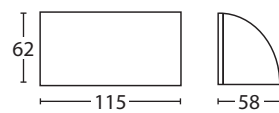

- Wall light/Step light
- Lamp: G4 bi-pin
- Wattage: 20Wmax
- Voltage: 12V
- IP: 65
- Solid Bronze
- Recommended lamp: 12V 3.5W warm white LED (SSG43.5WW)
- 20 year warranty against corrosion

CE IP65