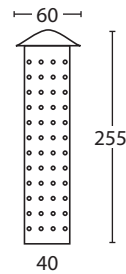

- Decorative pendant – can be hung from trees
- Lamp: MR11
- Wattage: 20W max
- Voltage: 12V
- IP: 43
- Copper body
- Recommended lamp 2W LED (SSMR112453000)
- 10 year corrosion warranty

CE IP43