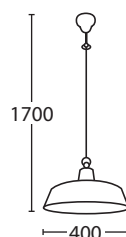

- Decorative pendant
- Lamp: E27
- Wattage: 100W max
- Voltage: 240V
- IP: 23
- Solid copper shade
- Brass chain and ceiling canopy
- Recommended lamp 9W LED (LED/ES/9W)
- 10 year corrosion warranty

CE IP23 