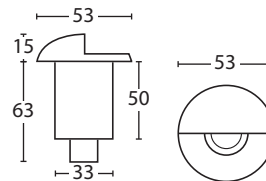

- Mini Recessed round wall/step light with eyelid
- Lamp: Built-in LED
- Wattage: 1W
- Voltage: 12V DC
- IP: 65
- 316 marine grade stainless steel face and body
- 3000K
- Lumen: 80
- Cutout: 33mm without canister, 46mm with canister.
Height of canister: 90mm
- 5 year warranty against corrosion

This light is only available in LED

CE IP65

- Mini Recessed round wall/step light with eyelid
- Lamp: Built-in LED
- Wattage: 1W
- Voltage: 12V DC
- IP: 65
- Solid copper face and body
- 3000K
- Lumen: 80
- Cutout: 33mm without canister, 46mm with canister.
Height of canister: 90mm
- 10 year warranty against corrosion