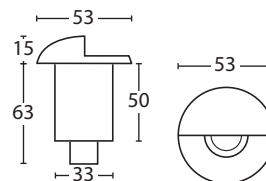

- Mini Recessed round wall/step light with eyelid
- Lamp: Built-in LED
- Wattage: 1W
- Voltage: 12V DC
- IP: 65
- Solid copper face and body
- 3000K
- Lumen: 80
- Cutout: 33mm without canister, 46mm with canister.
  Height of canister: 90mm
- 10 year warranty against corrosion

This light is only available in LED