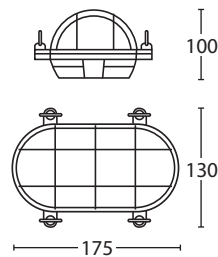

- Polished solid cast brass bunker
- Lamp: E27
- Wattage: 40W
- Voltage: 240V
- IP: 54
- Sand blasted glass diffuser
- Suitable for coastal environments
- 10 years warranty against corrosion

CE IP54