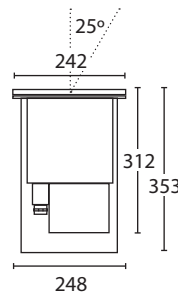

- In-ground adjustable uplighter
- Lamp: LED
- Wattage: 25W
- Voltage: 240V
- IP: 67
- Copper cover, Anodised Aluminium body, PVC sleeve
- Diameter: 242mm
- Beam angle: 25°
- 3000K warm white LED
- Lumen: 2520
- 10 year corrosion warranty
- *This light is only available in LED*

CE IP67

- In-ground adjustable uplighter
- Lamp: LED
- Wattage: 25W
- Voltage: 240V
- IP: 67
- 316 Stainless Steel cover, Anodised Aluminium body, PVC sleeve
- Diameter: 242mm
- Beam angle: 25°
- 3000K warm white LED
- Lumen: 2520
- 5 year corrosion warranty
- *This light is only available in LED*