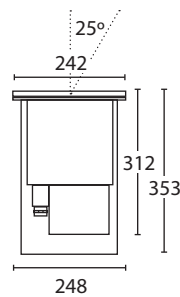

- In-ground adjustable uplighter
- Lamp: LED
- Wattage: 25W
- Voltage: 240V
- IP: 67
- Copper cover, Anodised Aluminium body, PVC sleeve
- Diameter: 242mm
- Beam angle: 25°
- 3000K warm white LED
- Lumen: 2520
- 10 year corrosion warranty
- *This light is only available in LED*

CE IP67

- In-ground adjustable uplighter
- Lamp: LED
- Wattage: 25W
- Voltage: 240V
- IP: 67
- 316 Stainless Steel cover, Anodised Aluminium body, PVC sleeve
- Diameter: 242mm
- Beam angle: 25°
- 3000K warm white LED
- Lumen: 2520
- 5 year corrosion warranty
- *This light is only available in LED*