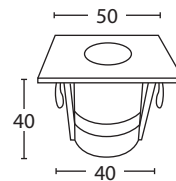

- Square LED Deck Light Kit – 316 uplighter with frosted lens
- Lamp: LED
- Wattage: 5 x 0.3W
- Voltage: 12V
- IP: 67
- 316 stainless steel cover, PC body, with spring clips
- Warm white LEDs
- Lumen: 5 x 18
- Comes as a kit that consists of 5 x deck lights, transformer & 10m lead
- 5 year warranty against corrosion

*This light is only available in LED*

CE IP67

- Square LED Deck Light Kit – copper uplighter with frosted lens
- Lamp: LED
- Wattage: 5 x 0.3W
- Voltage: 12V
- IP: 67
- Copper cover, PC body, with spring clips
- Warm white LEDs
- Lumen: 5 x 18
- Comes as a kit that consists of 5 x deck lights, transformer & 10m lead
- 10 year warranty against corrosion