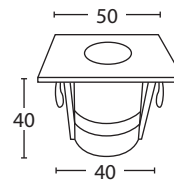

- Square LED Deck Light Kit – copper uplighter with frosted lens
- Lamp: LED
- Wattage: 5 x 0.3W
- Voltage: 12V
- IP: 67
- Copper cover, PC body, with spring clips
- Warm white LEDs
- Lumen: 5 x 18
- Comes as a kit that consists of 5 x deck lights, transformer & 10m lead
- 10 year warranty against corrosion

This light is only available in LED