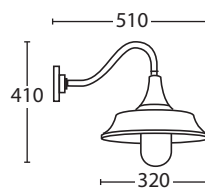

- Decorative wall bracket
- Lamp: E27
- Wattage: 100W max
- Voltage: 240V
- IP: 44
- Solid brass with aged patina
- Clear glass lamp cover
- Recommended lamp 9W LED (LED/ES/9W)
- 10 year corrosion warranty