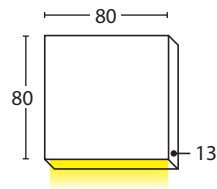

- LED Wall light/Step light
- Lamp: LED (WW)
- Wattage: 3W
- Voltage: 12V
- IP: 65
- Solid bronze
- Warm white
- Lumen: 240
- 20 year corrosion warranty
- Registered Design Number 344474

*Requires Constant Voltage 12v DC Driver*

- LED Wall light/Step light
- Lamp: LED (WW)
- Wattage: 3W
- Voltage: 12V
- IP: 65
- 316 stainless steel body
- Warm white
- Lumen: 240
- 5 year corrosion warranty
- Registered Design Number 344474

*Requires Constant Voltage 12v DC Driver*