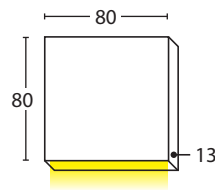

- LED Wall light/Step light
- Lamp: LED (WW)
- Wattage: 3W
- Voltage: 12V
- IP: 65
- Solid bronze
- Warm white
- Lumen: 240
- 20 year corrosion warranty
- Registered Design Number 344474

*Requires Constant Voltage 12v DC Driver*

- LED Wall light/Step light
- Lamp: LED (WW)
- Wattage: 3W
- Voltage: 12V
- IP: 65
- 316 stainless steel body
- Warm white
- Lumen: 240
- 5 year corrosion warranty
- Registered Design Number 344474

*Requires Constant Voltage 12v DC Driver*