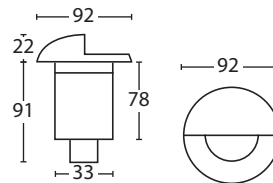

- Recessed round wall/step light with eyelid
- Lamp: MR16
- Wattage: 6W max
- Voltage: 12V
- IP: 65
- Solid copper face and body
- Cutout: 63mm without canister, 87mm with canister.  
Height of canister: 125mm
- Recommended lamp 6W LED (SSMR166603000)
- 10 year warranty against corrosion

CE IP65

- Recessed round wall/step light with eyelid
- Lamp: MR16
- Wattage: 6W max
- Voltage: 12V
- IP: 65
- 316 marine grade stainless steel face and body
- Cutout: 63mm without canister, 87mm with canister.  
Height of canister: 125mm
- Recommended lamp 6W LED (SSMR166603000)
- 5 year warranty against corrosion