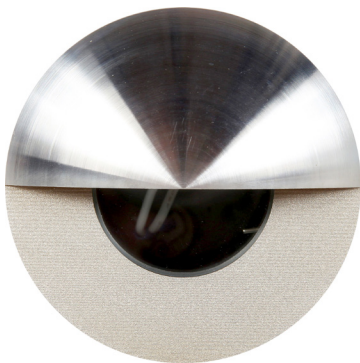

- Recessed round wall/step light with eyelid
- Lamp: MR16
- Wattage: 6W max
- Voltage: 12V
- IP: 65
- Solid copper face and body
- Cutout: 63mm without canister, 87mm with canister.  
Height of canister: 125mm
- Recommended lamp 6W LED (SSMR166603000)
- 10 year warranty against corrosion

CE IP65

- Recessed round wall/step light with eyelid
- Lamp: MR16
- Wattage: 6W max
- Voltage: 12V
- IP: 65
- 316 marine grade stainless steel face and body
- Cutout: 63mm without canister, 87mm with canister.  
Height of canister: 125mm
- Recommended lamp 6W LED (SSMR166603000)
- 5 year warranty against corrosion