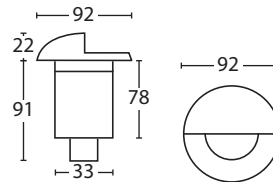

- Recessed round wall/step light with eyelid
- Lamp: MR16
- Wattage: 6W max
- Voltage: 12V
- IP: 65
- Solid copper face and body
- Cutout: 63mm without canister, 87mm with canister.  
Height of canister: 125mm
- Recommended lamp 6W LED (SSMR166603000)
- 10 year warranty against corrosion

CE IP65

- Recessed round wall/step light with eyelid
- Lamp: MR16
- Wattage: 6W max
- Voltage: 12V
- IP: 65
- 316 marine grade stainless steel face and body
- Cutout: 63mm without canister, 87mm with canister.  
Height of canister: 125mm
- Recommended lamp 6W LED (SSMR166603000)
- 5 year warranty against corrosion