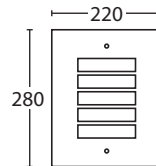

- Decorative wall light
- Lamp: E27
- Wattage: 60Wmax
- Voltage: 240V
- IP: 54
- 316 stainless steel body
- PC diffuser
- Lampholder: E27
- Recommended lamp 9W LED (LED/ES/9W)
- 5 year corrosion warranty