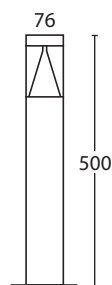

- Bollard area light
- Lamp: LED
- Wattage: 6W LED
- Voltage: 12V
- IP: 67
- Anti glare design
- Warm white LED
- Lumen: 420
- 316 Stainless steel body
- 316 Stainless steel base
- 5 year corrosion warranty

This light is only available in LED