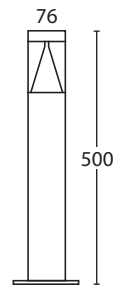

- Bollard area light
- Lamp: LED
- Wattage: 6W LED
- Voltage: 12V
- IP: 67
- Anti glare design
- Warm white LED
- Lumen: 480
- Solid copper body
- Solid copper base
- 10 year corrosion warranty

*This light is only available in LED*

CE IP67

- Bollard area light
- Lamp: LED
- Wattage: 6W LED
- Voltage: 12V
- IP: 67
- Anti glare design
- Warm white LED
- Lumen: 420
- 316 Stainless steel body
- 316 Stainless steel base
- 5 year corrosion warranty