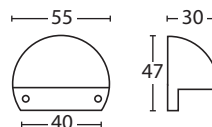

- LED wall light/step light
- Lamp: Built-in LED
- Wattage: 3W
- Voltage: 12V DC
- IP: 65
- Solid copper body
- 3000K
- Lumen: 240
- 10 year warranty against corrosion
- Requires constant voltage driver

This light is only available in LED