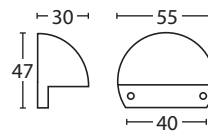

- Wall light/Step light
- Lamp: LED
- Wattage: 3W
- Voltage: 12V DC
- IP: 65
- Solid Bronze
- Warm white LED
- Lumen: 240

*Requires Constant Voltage Driver*

CE IP65

- LED wall light/step light
- Lamp: Built-in LED
- Wattage: 3W
- Voltage: Low voltage
- IP: 65
- 316 marine grade stainless steel body
- 3000K
- Lumen: 240
- 5 year warranty against corrosion
- Requires constant voltage driver