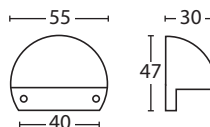

- LED wall light/step light
- Lamp: Built-in LED
- Wattage: 3W
- Voltage: Low voltage
- IP: 65
- 316 marine grade stainless steel body
- 3000K
- Lumen: 240
- 5 year warranty against corrosion
- Requires constant voltage driver

This light is only available in LED