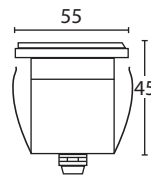

- Mini Recessed In-ground/Deck/Wall/Step Light with frosted lens. Comes with 1m lead
- Lamp: LED
- Wattage: 3W
- Voltage: 12V DC
- IP: 67
- 316 stainless steel cover, solid 316 stainless steel body with spring clips and plastic sleeve
- Cut out without sleeve: 36mm, cut out with sleeve: 47mm, height of sleeve: 80mm
- Beam Angle: 24°
- 3000K warm white LED
- Lumen: 240
- 5 year corrosion warranty
- *This light is only available in LED*

CE IP67

- Mini Recessed In-ground/Deck/Wall/Step Light with frosted lens. Comes with 1m lead
- Lamp: LED
- Wattage: 3W
- Voltage: 12V DC
- IP: 67
- Copper cover, solid copper body with spring clips and plastic sleeve
- Cut out without sleeve: 36mm, cut out with sleeve: 47mm, height of sleeve: 80mm
- Beam Angle: 24°
- 3000K warm white LED
- Lumen: 240
- 10 year corrosion warranty
- *This light is only available in LED*