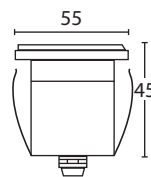

- Mini Recessed In-ground/Deck/Wall/Step Light with frosted lens. Comes with 1m lead
- Lamp: LED
- Wattage: 3W
- Voltage: 12V DC
- IP: 67
- 316 stainless steel cover, solid 316 stainless steel body with spring clips and plastic sleeve
- Cut out without sleeve: 36mm, cut out with sleeve: 47mm, height of sleeve: 80mm
- Beam Angle: 24°
- 3000K warm white LED
- Lumen: 240
- 5 year corrosion warranty
- *This light is only available in LED*

CE IP67

- Mini Recessed In-ground/Deck/Wall/Step Light with frosted lens. Comes with 1m lead
- Lamp: LED
- Wattage: 3W
- Voltage: 12V DC
- IP: 67
- Copper cover, solid copper body with spring clips and plastic sleeve
- Cut out without sleeve: 36mm, cut out with sleeve: 47mm, height of sleeve: 80mm
- Beam Angle: 24°
- 3000K warm white LED
- Lumen: 240
- 10 year corrosion warranty
- *This light is only available in LED*