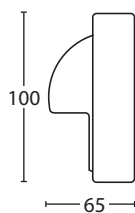

- Surface mounted wall light/step light
- Lamp: G4
- Wattage: 20W max
- Voltage: 12V
- IP: 54
- Solid copper body
- Frosted glass diffuser
- Lampholder: G4
- Recommended lamp: 1.5W LED (SSG41.5WW)
- 10 year corrosion warranty

CE IP54

- Surface mounted wall light/step light
- Lamp: G4
- Wattage: 20W max
- Voltage: 12V
- IP: 54
- 316 stainless steel body
- Frosted glass diffuser
- Lampholder: G4
- Recommended lamp: 3.2W LED (SSG43.2WW)
- 5 year corrosion warranty