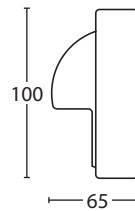

- Surface mounted wall light/step light
- Lamp: G4
- Wattage: 20W max
- Voltage: 12V
- IP: 54
- Solid copper body
- Frosted glass diffuser
- Lampholder: G4
- Recommended lamp: 1.5W LED (SSG41.5WW)
- 10 year corrosion warranty

CE IP54

- Surface mounted wall light/step light
- Lamp: G4
- Wattage: 20W max
- Voltage: 12V
- IP: 54
- 316 stainless steel body
- Frosted glass diffuser
- Lampholder: G4
- Recommended lamp: 3.2W LED (SSG43.2WW)
- 5 year corrosion warranty