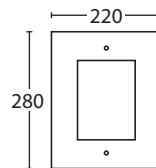

- Decorative wall light
- Lamp: E27
- Wattage: 60Wmax
- Voltage: 240V
- IP: 54
- Solid copper body
- PC diffuser
- Lampholder: E27
- Recommended lamp 9W LED (LED/ES/9W)
- 10 year corrosion warranty

CE IP54 