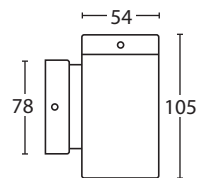

- Fixed copper wall light
- Lamp: MR16
- Wattage: 50W max
- Voltage: 12V
- IP: 54
- Antiglare honeycomb louvre
- Recommended lamp 6W LED (SSMR166603000)
- 10 year corrosion warranty

CE IP54

- Fixed copper wall light
- Lamp: GU10
- Wattage: 50W max
- Voltage: 240V
- IP: 54
- Antiglare honeycomb louvre
- Recommended lamp 6W LED (SSGU106603000)
- 10 year corrosion warranty