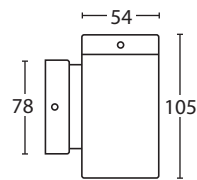

- Fixed copper wall light
- Lamp: MR16
- Wattage: 50W max
- Voltage: 12V
- IP: 54
- Antiglare honeycomb louvre
- Recommended lamp 6W LED (SSMR166603000)
- 10 year corrosion warranty

CE IP54

- Fixed copper wall light
- Lamp: GU10
- Wattage: 50W max
- Voltage: 240V
- IP: 54
- Antiglare honeycomb louvre
- Recommended lamp 6W LED (SSGU106603000)
- 10 year corrosion warranty