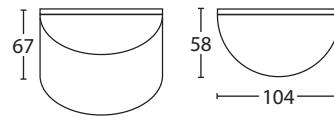

- Wall light/Step light
- Lamp: G4 bi-pin
- Wattage: 20Wmax
- Voltage: 12V
- IP: 65
- Solid Bronze
- Recommended lamp: 12V 3.5W warm white LED (SSG43.2WW)
- 20 year warranty against corrosion

CE IP65 