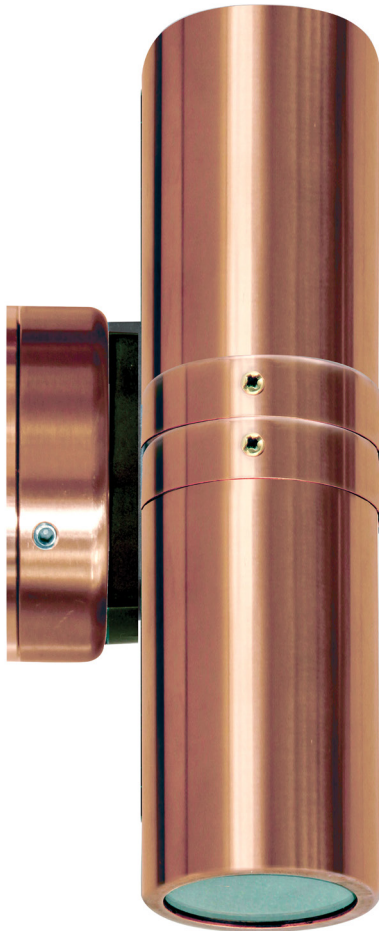

- Fixed copper up/down wall light
- Lamp: MR16
- Wattage: 2x20W max
- Voltage: 12V
- IP: 54
- Antiglare honeycomb louvre
- Recommended lamp 6W LED (SSMR166603000)
- 10 year corrosion warranty

CE IP54

- Fixed copper up/down wall light
- Lamp: GU10
- Wattage: 2x20W max
- Voltage: 240V
- IP: 54
- Antiglare honeycomb louvre
- Recommended lamp 6W LED (SSMR166603000)
- 10 year corrosion warranty