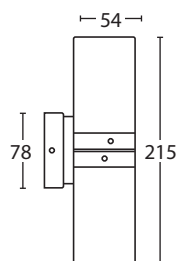

- Fixed copper up/down wall light
- Lamp: MR16
- Wattage: 2x20W max
- Voltage: 12V
- IP: 54
- Antiglare honeycomb louvre
- Recommended lamp 6W LED (SSMR166603000)
- 10 year corrosion warranty

CE IP54

- Fixed copper up/down wall light
- Lamp: GU10
- Wattage: 2x20W max
- Voltage: 240V
- IP: 54
- Antiglare honeycomb louvre
- Recommended lamp 6W LED (SSMR166603000)
- 10 year corrosion warranty