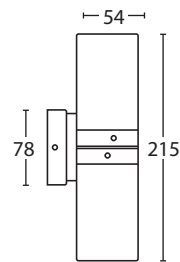

- Fixed copper up/down wall light
- Lamp: MR16
- Wattage: 2x20W max
- Voltage: 12V
- IP: 54
- Antiglare honeycomb louvre
- Recommended lamp 6W LED (SSMR166603000)
- 10 year corrosion warranty

CE IP54

- Fixed copper up/down wall light
- Lamp: GU10
- Wattage: 2x20W max
- Voltage: 240V
- IP: 54
- Antiglare honeycomb louvre
- Recommended lamp 6W LED (SSMR166603000)
- 10 year corrosion warranty