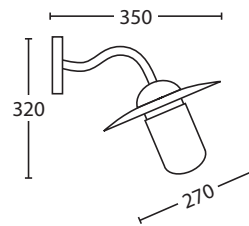

- Decorative wall light
- Lamp: E27
- Wattage: 60W max
- Voltage: 240V
- IP: 54
- Copper body
- Clear glass lens
- Recommended lamp 9W LED (LED/ES/9W)
- 10 year corrosion warranty

CE IP54