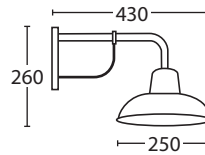

- Decorative wall bracket
- Lamp: E27
- Wattage: 100W max
- Voltage: 240V
- IP: 23
- Solid copper shade
- Brass bracket
- Recommended lamp 9W LED (LED/ES/9W)
- 10 year corrosion warranty

CE IP23 