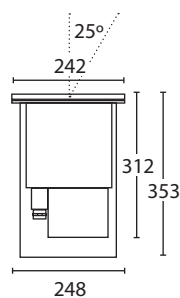

- In-ground adjustable uplighter
- Lamp: LED
- Wattage: 25W
- Voltage: 12V DC
- IP: 67
- Copper cover, Anodised Aluminium body, PVC sleeve
- Diameter: 242mm
- Beam angle: 25°
- 3000K warm white LED
- Lumen: 2520
- 10 year corrosion warranty
- *This light is only available in LED*

CE IP67

- In-ground adjustable uplighter
- Lamp: LED
- Wattage: 25W
- Voltage: 12V DC
- IP: 67
- 316 Stainless Steel cover, Anodised Aluminium body, PVC sleeve
- Diameter: 242mm
- Beam angle: 25°
- 3000K warm white LED
- Lumen: 2520
- 5 year corrosion warranty
- *This light is only available in LED*