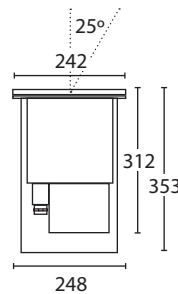

- In-ground adjustable uplighter
- Lamp: LED
- Wattage: 25W
- Voltage: 12V DC
- IP: 67
- Copper cover, Anodised Aluminium body, PVC sleeve
- Diameter: 242mm
- Beam angle: 25°
- 3000K warm white LED
- Lumen: 2520
- 10 year corrosion warranty
- *This light is only available in LED*

CE IP67

- In-ground adjustable uplighter
- Lamp: LED
- Wattage: 25W
- Voltage: 12V DC
- IP: 67
- 316 Stainless Steel cover, Anodised Aluminium body, PVC sleeve
- Diameter: 242mm
- Beam angle: 25°
- 3000K warm white LED
- Lumen: 2520
- 5 year corrosion warranty
- *This light is only available in LED*