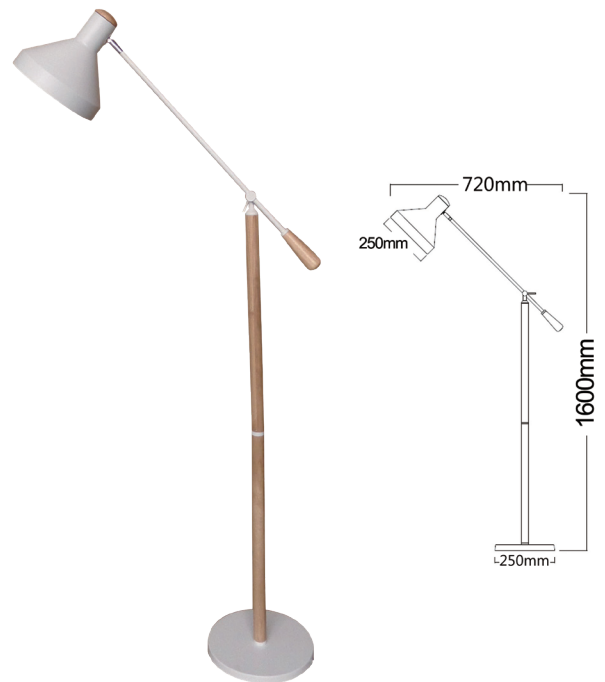

SWEDE

- Interior table lamp & floor lamp
- Material: powder coated wood & steel
- Globe not included

Part No.	SWEDE-T
Description	TABLE LAMP ES 60W BLONDE WOOD/WH
Material	Powder coated wood, steel
Lamp Holder	1XE27 (Max.60W HAL)
Dimensions	H 550mm (Arm 525mm)
Flex & Plug	1700mm with on/off inline switch Not dimmable
Base	Ø150mm
Weight	4.0kg
Box	58x39x23cm
Carton QTY	1/1

Part No.	SWEDE-F
Description	FLOOR LAMP ES 60W BLONDE WOOD/WH
Material	Powder coated wood, steel
Lamp Holder	1XE27 (Max.60W HAL)
Dimensions	H 1600mm (Arm 720mm)
Flex & Plug	1700mm with on/off inline switch Not dimmable
Base	Ø250mm
Weight	10.0kg
Box	125x50x33cm
Carton QTY	1/1