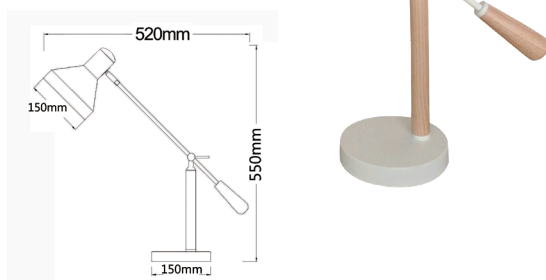

SWEDE

- Interior table lamp & floor lamp
- Material: powder coated wood & steel
- Globe not included

Part No.	SWEDE-T
Description	TABLE LAMP ES 60W BLONDE WOOD/WH
Material	Powder coated wood, steel
Lamp Holder	1XE27 (Max.60W HAL)
Dimensions	H 550mm (Arm 525mm)
Flex & Plug	1700mm with on/off inline switch Not dimmable
Base	Ø150mm
Weight	4.0kg
Box	58x39x23cm
Carton QTY	1/1

Part No.	SWEDE-F
Description	FLOOR LAMP ES 60W BLONDE WOOD/WH
Material	Powder coated wood, steel
Lamp Holder	1XE27 (Max.60W HAL)
Dimensions	H 1600mm (Arm 720mm)
Flex & Plug	1700mm with on/off inline switch Not dimmable
Base	Ø250mm
Weight	10.0kg
Box	125x50x33cm
Carton QTY	1/1