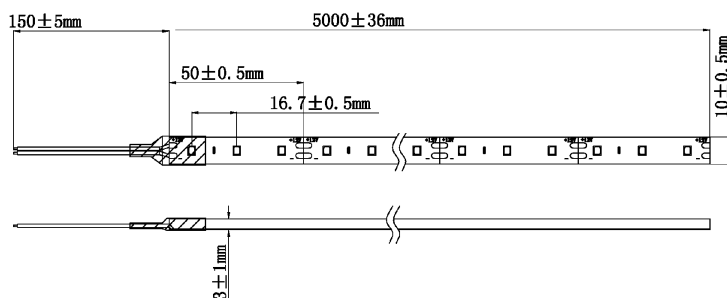

## PRODUCT SPECIFICATIONS

- Watts Per Metre:** 14.4w
- Input Voltage:** 12v DC
- Colour Temp:** 4000k
- CRI:** >80
- Beam Angle:** 120°
- IP Rating:** IP54
- Size:** 10mm x 3mm
- PCB:** 3oz
- Dimmable:** Yes
- LED Chip Type:** 2835
- LED Chips Per Metre:** 60 LED'S
- Lumens Per Metre\*:** 1260lm
- Maximum Length:** 5000mm
- Cutting Increments:** Every 50mm
- Wiring:** Parallel
- Mounting:** Aluminium Profile or Heat Sink
- Warranty:** 2 Years Replacement\*\*

## DIMENSIONS

## PRODUCT SPECIFICATIONS

- Watts Per Metre:** 14.4w
- Input Voltage:** 12v DC
- Colour Temp:** 4000k
- CRI:** >80
- Beam Angle:** 120°
- IP Rating:** IP67
- Size:** 14mm x 6mm (Including End Caps)
- PCB:** 3oz
- Dimmable:** Yes
- LED Chip Type:** 2835
- LED Chips Per Metre:** 60 LED'S
- Lumens Per Metre\*:** 1260lm
- Maximum Length:** 5000mm
- Cutting Increments:** Every 50mm
- Wiring:** Parallel
- Mounting:** Aluminium Profile or Heat Sink
- Warranty:** 2 Years Replacement\*\*