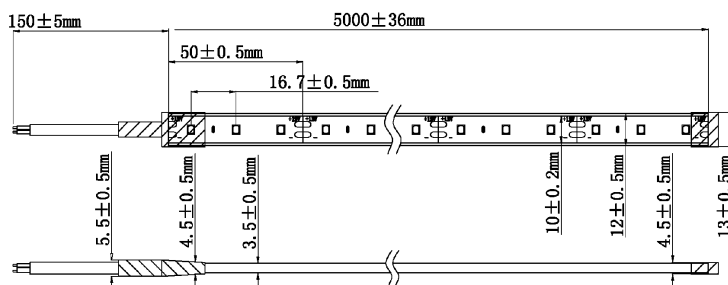

## PRODUCT SPECIFICATIONS

- Watts Per Metre:** 14.4w
- Input Voltage:** 12v DC
- Colour Temp:** 4000k
- CRI:** >80
- Beam Angle:** 120°
- IP Rating:** IP54
- Size:** 10mm x 3mm
- PCB:** 3oz
- Dimmable:** Yes
- LED Chip Type:** 2835
- LED Chips Per Metre:** 60 LED'S
- Lumens Per Metre\*:** 1260lm
- Maximum Length:** 5000mm
- Cutting Increments:** Every 50mm
- Wiring:** Parallel
- Mounting:** Aluminium Profile or Heat Sink
- Warranty:** 2 Years Replacement\*\*

## DIMENSIONS

## PRODUCT SPECIFICATIONS

- Watts Per Metre:** 14.4w
- Input Voltage:** 12v DC
- Colour Temp:** 4000k
- CRI:** >80
- Beam Angle:** 120°
- IP Rating:** IP67
- Size:** 14mm x 6mm (Including End Caps)
- PCB:** 3oz
- Dimmable:** Yes
- LED Chip Type:** 2835
- LED Chips Per Metre:** 60 LED'S
- Lumens Per Metre\*:** 1260lm
- Maximum Length:** 5000mm
- Cutting Increments:** Every 50mm
- Wiring:** Parallel
- Mounting:** Aluminium Profile or Heat Sink
- Warranty:** 2 Years Replacement\*\*