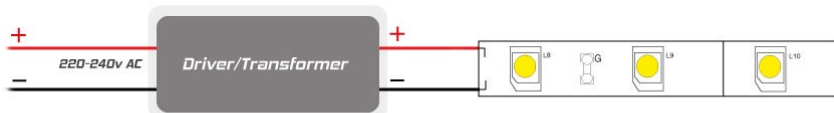

SAMPLE INSTALLATION DIAGRAM

Must be used with a suitable 12v DC LED Driver

* Lumens measured @ source

**See Warranty Terms and Conditions for more information

For more information contact Havit Lighting

ADDRESS:
143 Beauchamp Road
Matraville NSW 2036
Australia

Tel: 02 9381 8300
Fax: 02 9666 8881
Email: sales@havit.com.au
web: www.havit.com.au