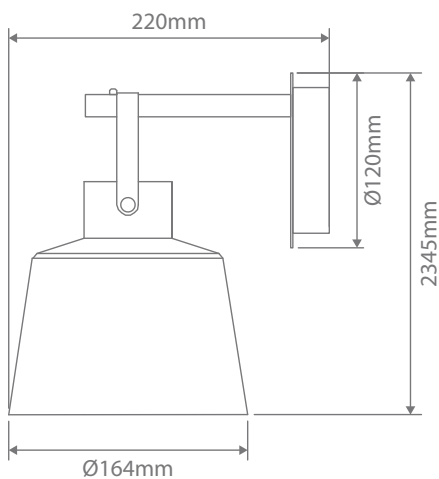

Strap-WB Metal Wall Bracket

Description

STRAP Series combines a stylish conical shade design held by a leather strap, which offers a modern appearance for most modern interior decors. Ideal as a feature lamp in living rooms and bedrooms. Featuring painted Matt White and Matt Black colour options. Part of a family of matching pendant, table lamp, floor lamp and wall light.

Specification Features

Input Voltage: 240V
 Power (W): 25W LED Max
 Requires: 1xE27 Globe (Not Included)

Diagrams / Additional

Item No.	Variant	
	Blk	Wht
STRAP-WB	22722	22723