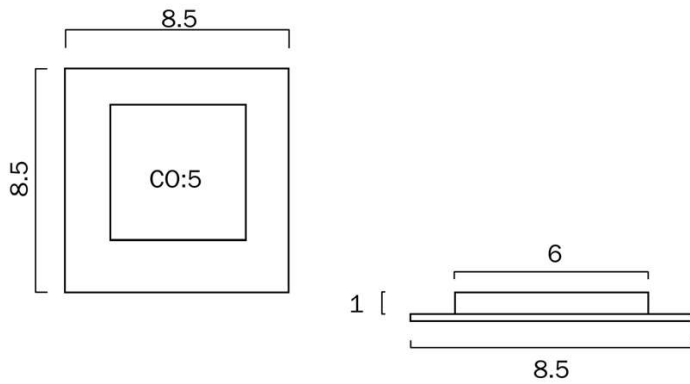

IP rating	IP20
Approvals	RCM
Assembly Required	No
Box Contents	Basic mounting screws,Instruction
Installation Required	Yes (by Licensed Electrician only)
Care Instructions	Do not use strong liquid cleaners,Wipe clean with a dry cloth
Replacement Warranty	*3 Years

Barcode

GTIN 9329501041932

Image -dimensions