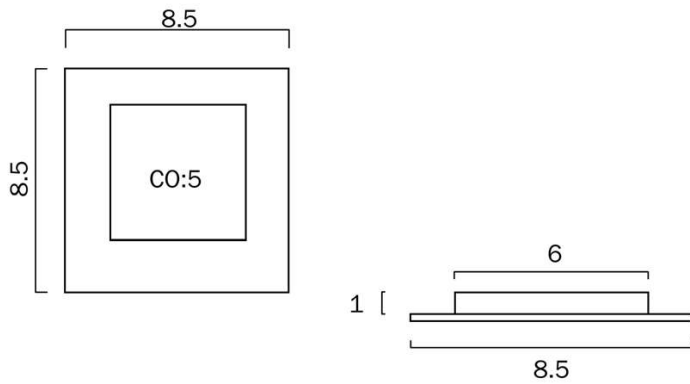

IP rating	IP20
Approvals	RCM
Assembly Required	No
Box Contents	Basic mounting screws,Instruction
Installation Required	Yes (by Licensed Electrician only)
Care Instructions	Do not use strong liquid cleaners,Wipe clean with a dry cloth
Replacement Warranty	*3 Years

Barcode

GTIN 9329501041918

Image -dimensions