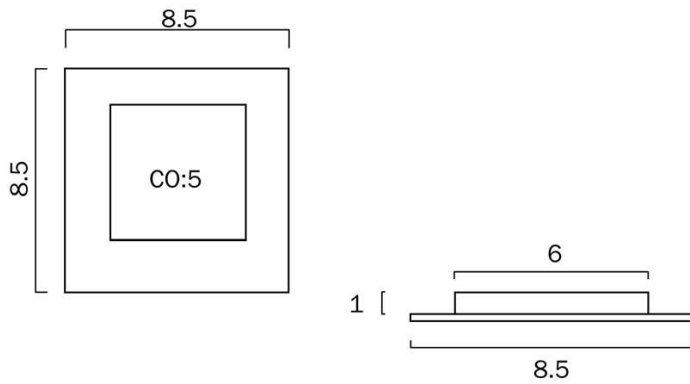

IP rating	IP20
Approvals	RCM
Assembly Required	No
Box Contents	Basic mounting screws,Instruction
Installation Required	Yes (by Licensed Electrician only)
Care Instructions	Do not use strong liquid cleaners,Wipe clean with a dry cloth
Replacement Warranty	*3 Years

Barcode

GTIN 9329501041925

Image -dimensions