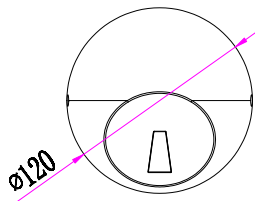

## PRODUCT FEATURES

- Input voltage: 240V AC
- Material: die casting & PC
- Wattage: 3.5W
- 1pc CREE LED chips
- Life time: 30,000hrs
- IP rating: IP65

## TECHNICAL DATA

CODE	DESCRIPTION	KELVIN (K)	LUMENS (LM)	WATT (W)	CRI	BEAM	DIAM (mm)	DEPTH (mm)	CARTON QTY
STE7	3.5W LED EXTERIOR S/M DARK GREY RND STEP LIGHT	3000	45	3.5	>80	14°	120	53	1/16
STE8	3.5W LED EXTERIOR S/M WH RND STEP LIGHT	3000	45	3.5	>80	14°	120	53	1/16