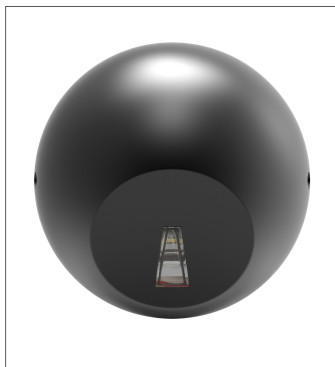

# LED Exterior Step/Wall Lights STE SERIES

▲STE7

▲STE8

## PRODUCT FEATURES

- Input voltage: 240V AC
- Material: die casting & PC
- Wattage: 3.5W
- 1pc CREE LED chips
- Life time: 30,000hrs
- IP rating: IP65