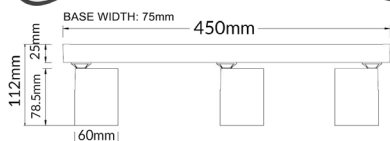

General Lighting

**SPOT-R1B**

**SPOT-S1B**

**SPOT-R3B**

**SPOT-BAR3B**

**SPOT-BAR2B**

**SPOT-BAR4B**

CODE	DESCRIPTION	BASE	BOX WEIGHT	BOX DIMENSIONS	CARTON QTY
<b>SPOT-S1B</b>	SPOT GU10 1 LIGHT/ADJ SQ BASE BLK	L 81 x W 81 x H 25mm	0.26kg	9.5x8.5x12.5cm	1/50
<b>SPOT-R1B</b>	SPOT GU10 1 LIGHT/ADJ RND BASE BLK	Ø60 x H 27mm	0.23kg	8.5x6.5x12.5cm	1/50
<b>SPOT-R3B</b>	SPOT GU10 3 LIGHT/ADJ RND BASE BLK	Ø230 x H 25mm	0.97kg	23.5x23.5x12.5cm	1/8
<b>SPOT-BAR2B</b>	SPOT GU10 2 LIGHT/ADJ BAR BLK	L 250 x W 75 x H 25mm	0.6kg	25.5x8x12.5cm	1/12
<b>SPOT-BAR3B</b>	SPOT GU10 3 LIGHT/ADJ BAR BLK	L 450 x W 75 x H 25mm	0.94kg	45.5x8x12.5cm	1/8
<b>SPOT-BAR4B</b>	SPOT GU10 4 LIGHT/ADJ BAR BLK	L 450 x W 75 x H 25mm	1.1kg	45.5x8x12.5cm	1/8

**SPOT-R1W**

**SPOT-S1W**

**SPOT-R3W**

**GLOBE GRABBER/  
SUCTION CAP  
INCLUDED**

**SPOT-BAR3W**

**SPOT-BAR2W**

**SPOT-BAR4W**

CODE	DESCRIPTION	BASE	BOX WEIGHT	BOX DIMENSIONS	CARTON QTY
<b>SPOT-S1W</b>	SPOT GU10 1 LIGHT/ADJ SQ BASE WH	L 81 x W 81 x H 25mm	0.26kg	9.5x8.5x12.5cm	1/50
<b>SPOT-R1W</b>	SPOT GU10 1 LIGHT/ADJ RND BASE WH	Ø60 x H 27mm	0.23kg	8.5x6.5x12.5cm	1/50
<b>SPOT-R3W</b>	SPOT GU10 3 LIGHT/ADJ RND BASE WH	Ø230 x H 25mm	0.97kg	23.5x23.5x12.5cm	1/8
<b>SPOT-BAR2W</b>	SPOT GU10 2 LIGHT/ADJ BAR WH	L 250 x W 75 x H 25mm	0.6kg	25.5x8x12.5cm	1/12
<b>SPOT-BAR3W</b>	SPOT GU10 3 LIGHT/ADJ BAR WH	L 450 x W 75 x H 25mm	0.94kg	45.5x8x12.5cm	1/8
<b>SPOT-BAR4W</b>	SPOT GU10 4 LIGHT/ADJ BAR WH	L 450 x W 75 x H 25mm	1.1kg	45.5x8x12.5cm	1/8