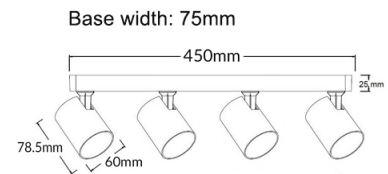

General Lighting

**SPOT-R1B**

**SPOT-S1B**

**SPOT-R3B**

**SPOT-BAR3B**

**SPOT-BAR2B**

**SPOT-BAR4B**

CODE	DESCRIPTION	BASE	BOX WEIGHT	BOX DIMENSIONS	CARTON QTY
<b>SPOT-S1B</b>	SPOT GU10 1 LIGHT/ADJ SQ BASE BLK	L 81 x W 81 x H 25mm	0.26kg	9.5x8.5x12.5cm	1/50
<b>SPOT-R1B</b>	SPOT GU10 1 LIGHT/ADJ RND BASE BLK	Ø60 x H 27mm	0.23kg	8.5x6.5x12.5cm	1/50
<b>SPOT-R3B</b>	SPOT GU10 3 LIGHT/ADJ RND BASE BLK	Ø230 x H 25mm	0.97kg	23.5x23.5x12.5cm	1/8
<b>SPOT-BAR2B</b>	SPOT GU10 2 LIGHT/ADJ BAR BLK	L 250 x W 75 x H 25mm	0.6kg	25.5x8x12.5cm	1/12
<b>SPOT-BAR3B</b>	SPOT GU10 3 LIGHT/ADJ BAR BLK	L 450 x W 75 x H 25mm	0.94kg	45.5x8x12.5cm	1/8
<b>SPOT-BAR4B</b>	SPOT GU10 4 LIGHT/ADJ BAR BLK	L 450 x W 75 x H 25mm	1.1kg	45.5x8x12.5cm	1/8

**SPOT-R1W**

**SPOT-S1W**

**SPOT-R3W**

**GLOBE GRABBER/  
SUCTION CAP  
INCLUDED**

**SPOT-BAR3W**

**SPOT-BAR2W**

**SPOT-BAR4W**

CODE	DESCRIPTION	BASE	BOX WEIGHT	BOX DIMENSIONS	CARTON QTY
<b>SPOT-S1W</b>	SPOT GU10 1 LIGHT/ADJ SQ BASE WH	L 81 x W 81 x H 25mm	0.26kg	9.5x8.5x12.5cm	1/50
<b>SPOT-R1W</b>	SPOT GU10 1 LIGHT/ADJ RND BASE WH	Ø60 x H 27mm	0.23kg	8.5x6.5x12.5cm	1/50
<b>SPOT-R3W</b>	SPOT GU10 3 LIGHT/ADJ RND BASE WH	Ø230 x H 25mm	0.97kg	23.5x23.5x12.5cm	1/8
<b>SPOT-BAR2W</b>	SPOT GU10 2 LIGHT/ADJ BAR WH	L 250 x W 75 x H 25mm	0.6kg	25.5x8x12.5cm	1/12
<b>SPOT-BAR3W</b>	SPOT GU10 3 LIGHT/ADJ BAR WH	L 450 x W 75 x H 25mm	0.94kg	45.5x8x12.5cm	1/8
<b>SPOT-BAR4W</b>	SPOT GU10 4 LIGHT/ADJ BAR WH	L 450 x W 75 x H 25mm	1.1kg	45.5x8x12.5cm	1/8