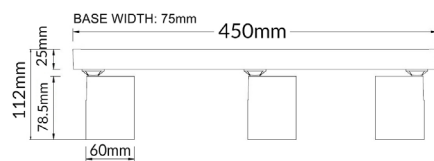

General Lighting

**SPOT-R1B**

**SPOT-S1B**

**SPOT-R3B**

**SPOT-BAR3B**

**SPOT-BAR2B**

**SPOT-BAR4B**

CODE	DESCRIPTION	BASE	BOX WEIGHT	BOX DIMENSIONS	CARTON QTY
<b>SPOT-S1B</b>	SPOT GU10 1 LIGHT/ADJ SQ BASE BLK	L 81 x W 81 x H 25mm	0.26kg	9.5x8.5x12.5cm	1/50
<b>SPOT-R1B</b>	SPOT GU10 1 LIGHT/ADJ RND BASE BLK	Ø60 x H 27mm	0.23kg	8.5x6.5x12.5cm	1/50
<b>SPOT-R3B</b>	SPOT GU10 3 LIGHT/ADJ RND BASE BLK	Ø230 x H 25mm	0.97kg	23.5x23.5x12.5cm	1/8
<b>SPOT-BAR2B</b>	SPOT GU10 2 LIGHT/ADJ BAR BLK	L 250 x W 75 x H 25mm	0.6kg	25.5x8x12.5cm	1/12
<b>SPOT-BAR3B</b>	SPOT GU10 3 LIGHT/ADJ BAR BLK	L 450 x W 75 x H 25mm	0.94kg	45.5x8x12.5cm	1/8
<b>SPOT-BAR4B</b>	SPOT GU10 4 LIGHT/ADJ BAR BLK	L 450 x W 75 x H 25mm	1.1kg	45.5x8x12.5cm	1/8

**SPOT-R1W**

**SPOT-S1W**

**SPOT-R3W**

**GLOBE GRABBER/  
SUCTION CAP  
INCLUDED**

**SPOT-BAR3W**

**SPOT-BAR2W**

**SPOT-BAR4W**

CODE	DESCRIPTION	BASE	BOX WEIGHT	BOX DIMENSIONS	CARTON QTY
<b>SPOT-S1W</b>	SPOT GU10 1 LIGHT/ADJ SQ BASE WH	L 81 x W 81 x H 25mm	0.26kg	9.5x8.5x12.5cm	1/50
<b>SPOT-R1W</b>	SPOT GU10 1 LIGHT/ADJ RND BASE WH	Ø60 x H 27mm	0.23kg	8.5x6.5x12.5cm	1/50
<b>SPOT-R3W</b>	SPOT GU10 3 LIGHT/ADJ RND BASE WH	Ø230 x H 25mm	0.97kg	23.5x23.5x12.5cm	1/8
<b>SPOT-BAR2W</b>	SPOT GU10 2 LIGHT/ADJ BAR WH	L 250 x W 75 x H 25mm	0.6kg	25.5x8x12.5cm	1/12
<b>SPOT-BAR3W</b>	SPOT GU10 3 LIGHT/ADJ BAR WH	L 450 x W 75 x H 25mm	0.94kg	45.5x8x12.5cm	1/8
<b>SPOT-BAR4W</b>	SPOT GU10 4 LIGHT/ADJ BAR WH	L 450 x W 75 x H 25mm	1.1kg	45.5x8x12.5cm	1/8