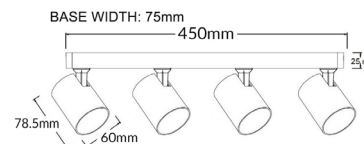

General Lighting

**SPOT-R1B**

**SPOT-S1B**

**SPOT-R3B**

**SPOT-BAR3B**

**SPOT-BAR2B**

**SPOT-BAR4B**

CODE	DESCRIPTION	BASE	BOX WEIGHT	BOX DIMENSIONS	CARTON QTY
<b>SPOT-S1B</b>	SPOT GU10 1 LIGHT/ADJ SQ BASE BLK	L 81 x W 81 x H 25mm	0.26kg	9.5x8.5x12.5cm	1/50
<b>SPOT-R1B</b>	SPOT GU10 1 LIGHT/ADJ RND BASE BLK	Ø60 x H 27mm	0.23kg	8.5x6.5x12.5cm	1/50
<b>SPOT-R3B</b>	SPOT GU10 3 LIGHT/ADJ RND BASE BLK	Ø230 x H 25mm	0.97kg	23.5x23.5x12.5cm	1/8
<b>SPOT-BAR2B</b>	SPOT GU10 2 LIGHT/ADJ BAR BLK	L 250 x W 75 x H 25mm	0.6kg	25.5x8x12.5cm	1/12
<b>SPOT-BAR3B</b>	SPOT GU10 3 LIGHT/ADJ BAR BLK	L 450 x W 75 x H 25mm	0.94kg	45.5x8x12.5cm	1/8
<b>SPOT-BAR4B</b>	SPOT GU10 4 LIGHT/ADJ BAR BLK	L 450 x W 75 x H 25mm	1.1kg	45.5x8x12.5cm	1/8