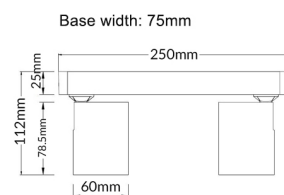

General Lighting

**SPOT-R1B**

**SPOT-S1B**

**SPOT-R3B**

**SPOT-BAR3B**

**SPOT-BAR2B**

**SPOT-BAR4B**

CODE	DESCRIPTION	BASE	BOX WEIGHT	BOX DIMENSIONS	CARTON QTY
<b>SPOT-S1B</b>	SPOT GU10 1 LIGHT/ADJ SQ BASE BLK	L 81 x W 81 x H 25mm	0.26kg	9.5x8.5x12.5cm	1/50
<b>SPOT-R1B</b>	SPOT GU10 1 LIGHT/ADJ RND BASE BLK	Ø60 x H 27mm	0.23kg	8.5x6.5x12.5cm	1/50
<b>SPOT-R3B</b>	SPOT GU10 3 LIGHT/ADJ RND BASE BLK	Ø230 x H 25mm	0.97kg	23.5x23.5x12.5cm	1/8
<b>SPOT-BAR2B</b>	SPOT GU10 2 LIGHT/ADJ BAR BLK	L 250 x W 75 x H 25mm	0.6kg	25.5x8x12.5cm	1/12
<b>SPOT-BAR3B</b>	SPOT GU10 3 LIGHT/ADJ BAR BLK	L 450 x W 75 x H 25mm	0.94kg	45.5x8x12.5cm	1/8
<b>SPOT-BAR4B</b>	SPOT GU10 4 LIGHT/ADJ BAR BLK	L 450 x W 75 x H 25mm	1.1kg	45.5x8x12.5cm	1/8

**SPOT-R1W**

**SPOT-S1W**

**SPOT-R3W**

**GLOBE GRABBER/  
SUCTION CAP  
INCLUDED**

**SPOT-BAR3W**

**SPOT-BAR2W**

**SPOT-BAR4W**

CODE	DESCRIPTION	BASE	BOX WEIGHT	BOX DIMENSIONS	CARTON QTY
<b>SPOT-S1W</b>	SPOT GU10 1 LIGHT/ADJ SQ BASE WH	L 81 x W 81 x H 25mm	0.26kg	9.5x8.5x12.5cm	1/50
<b>SPOT-R1W</b>	SPOT GU10 1 LIGHT/ADJ RND BASE WH	Ø60 x H 27mm	0.23kg	8.5x6.5x12.5cm	1/50
<b>SPOT-R3W</b>	SPOT GU10 3 LIGHT/ADJ RND BASE WH	Ø230 x H 25mm	0.97kg	23.5x23.5x12.5cm	1/8
<b>SPOT-BAR2W</b>	SPOT GU10 2 LIGHT/ADJ BAR WH	L 250 x W 75 x H 25mm	0.6kg	25.5x8x12.5cm	1/12
<b>SPOT-BAR3W</b>	SPOT GU10 3 LIGHT/ADJ BAR WH	L 450 x W 75 x H 25mm	0.94kg	45.5x8x12.5cm	1/8
<b>SPOT-BAR4W</b>	SPOT GU10 4 LIGHT/ADJ BAR WH	L 450 x W 75 x H 25mm	1.1kg	45.5x8x12.5cm	1/8