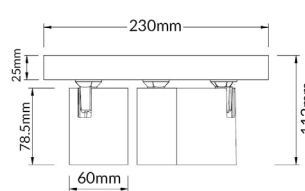

General Lighting

**SPOT-R1B**

**SPOT-S1B**

**SPOT-R3B**

**SPOT-BAR3B**

**SPOT-BAR2B**

**SPOT-BAR4B**

CODE	DESCRIPTION	BASE	BOX WEIGHT	BOX DIMENSIONS	CARTON QTY
<b>SPOT-S1B</b>	SPOT GU10 1 LIGHT/ADJ SQ BASE BLK	L 81 x W 81 x H 25mm	0.26kg	9.5x8.5x12.5cm	1/50
<b>SPOT-R1B</b>	SPOT GU10 1 LIGHT/ADJ RND BASE BLK	Ø60 x H 27mm	0.23kg	8.5x6.5x12.5cm	1/50
<b>SPOT-R3B</b>	SPOT GU10 3 LIGHT/ADJ RND BASE BLK	Ø230 x H 25mm	0.97kg	23.5x23.5x12.5cm	1/8
<b>SPOT-BAR2B</b>	SPOT GU10 2 LIGHT/ADJ BAR BLK	L 250 x W 75 x H 25mm	0.6kg	25.5x8x12.5cm	1/12
<b>SPOT-BAR3B</b>	SPOT GU10 3 LIGHT/ADJ BAR BLK	L 450 x W 75 x H 25mm	0.94kg	45.5x8x12.5cm	1/8
<b>SPOT-BAR4B</b>	SPOT GU10 4 LIGHT/ADJ BAR BLK	L 450 x W 75 x H 25mm	1.1kg	45.5x8x12.5cm	1/8

**SPOT-R1W**

**SPOT-S1W**

**SPOT-R3W**

**GLOBE GRABBER/  
SUCTION CAP  
INCLUDED**

**SPOT-BAR3W**

**SPOT-BAR2W**

**SPOT-BAR4W**

CODE	DESCRIPTION	BASE	BOX WEIGHT	BOX DIMENSIONS	CARTON QTY
<b>SPOT-S1W</b>	SPOT GU10 1 LIGHT/ADJ SQ BASE WH	L 81 x W 81 x H 25mm	0.26kg	9.5x8.5x12.5cm	1/50
<b>SPOT-R1W</b>	SPOT GU10 1 LIGHT/ADJ RND BASE WH	Ø60 x H 27mm	0.23kg	8.5x6.5x12.5cm	1/50
<b>SPOT-R3W</b>	SPOT GU10 3 LIGHT/ADJ RND BASE WH	Ø230 x H 25mm	0.97kg	23.5x23.5x12.5cm	1/8
<b>SPOT-BAR2W</b>	SPOT GU10 2 LIGHT/ADJ BAR WH	L 250 x W 75 x H 25mm	0.6kg	25.5x8x12.5cm	1/12
<b>SPOT-BAR3W</b>	SPOT GU10 3 LIGHT/ADJ BAR WH	L 450 x W 75 x H 25mm	0.94kg	45.5x8x12.5cm	1/8
<b>SPOT-BAR4W</b>	SPOT GU10 4 LIGHT/ADJ BAR WH	L 450 x W 75 x H 25mm	1.1kg	45.5x8x12.5cm	1/8