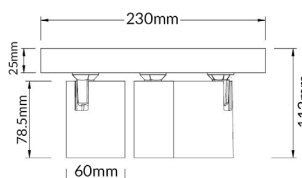

General Lighting

**SPOT-R1B**

**SPOT-S1B**

**SPOT-R3B**

**SPOT-BAR3B**

**SPOT-BAR2B**

**SPOT-BAR4B**

CODE	DESCRIPTION	BASE	BOX WEIGHT	BOX DIMENSIONS	CARTON QTY
<b>SPOT-S1B</b>	SPOT GU10 1 LIGHT/ADJ SQ BASE BLK	L 81 x W 81 x H 25mm	0.26kg	9.5x8.5x12.5cm	1/50
<b>SPOT-R1B</b>	SPOT GU10 1 LIGHT/ADJ RND BASE BLK	Ø60 x H 27mm	0.23kg	8.5x6.5x12.5cm	1/50
<b>SPOT-R3B</b>	SPOT GU10 3 LIGHT/ADJ RND BASE BLK	Ø230 x H 25mm	0.97kg	23.5x23.5x12.5cm	1/8
<b>SPOT-BAR2B</b>	SPOT GU10 2 LIGHT/ADJ BAR BLK	L 250 x W 75 x H 25mm	0.6kg	25.5x8x12.5cm	1/12
<b>SPOT-BAR3B</b>	SPOT GU10 3 LIGHT/ADJ BAR BLK	L 450 x W 75 x H 25mm	0.94kg	45.5x8x12.5cm	1/8
<b>SPOT-BAR4B</b>	SPOT GU10 4 LIGHT/ADJ BAR BLK	L 450 x W 75 x H 25mm	1.1kg	45.5x8x12.5cm	1/8

**SPOT-R1W**

**SPOT-S1W**

**SPOT-R3W**

**GLOBE GRABBER/  
SUCTION CAP  
INCLUDED**

**SPOT-BAR3W**

**SPOT-BAR2W**

**SPOT-BAR4W**

CODE	DESCRIPTION	BASE	BOX WEIGHT	BOX DIMENSIONS	CARTON QTY
<b>SPOT-S1W</b>	SPOT GU10 1 LIGHT/ADJ SQ BASE WH	L 81 x W 81 x H 25mm	0.26kg	9.5x8.5x12.5cm	1/50
<b>SPOT-R1W</b>	SPOT GU10 1 LIGHT/ADJ RND BASE WH	Ø60 x H 27mm	0.23kg	8.5x6.5x12.5cm	1/50
<b>SPOT-R3W</b>	SPOT GU10 3 LIGHT/ADJ RND BASE WH	Ø230 x H 25mm	0.97kg	23.5x23.5x12.5cm	1/8
<b>SPOT-BAR2W</b>	SPOT GU10 2 LIGHT/ADJ BAR WH	L 250 x W 75 x H 25mm	0.6kg	25.5x8x12.5cm	1/12
<b>SPOT-BAR3W</b>	SPOT GU10 3 LIGHT/ADJ BAR WH	L 450 x W 75 x H 25mm	0.94kg	45.5x8x12.5cm	1/8
<b>SPOT-BAR4W</b>	SPOT GU10 4 LIGHT/ADJ BAR WH	L 450 x W 75 x H 25mm	1.1kg	45.5x8x12.5cm	1/8