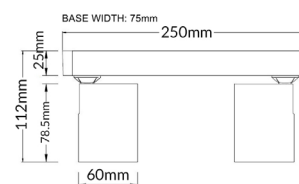

General Lighting

**SPOT-R1B**

**SPOT-S1B**

**SPOT-R3B**

**SPOT-BAR3B**

**SPOT-BAR2B**

**SPOT-BAR4B**

CODE	DESCRIPTION	BASE	BOX WEIGHT	BOX DIMENSIONS	CARTON QTY
<b>SPOT-S1B</b>	SPOT GU10 1 LIGHT/ADJ SQ BASE BLK	L 81 x W 81 x H 25mm	0.26kg	9.5x8.5x12.5cm	1/50
<b>SPOT-R1B</b>	SPOT GU10 1 LIGHT/ADJ RND BASE BLK	Ø60 x H 27mm	0.23kg	8.5x6.5x12.5cm	1/50
<b>SPOT-R3B</b>	SPOT GU10 3 LIGHT/ADJ RND BASE BLK	Ø230 x H 25mm	0.97kg	23.5x23.5x12.5cm	1/8
<b>SPOT-BAR2B</b>	SPOT GU10 2 LIGHT/ADJ BAR BLK	L 250 x W 75 x H 25mm	0.6kg	25.5x8x12.5cm	1/12
<b>SPOT-BAR3B</b>	SPOT GU10 3 LIGHT/ADJ BAR BLK	L 450 x W 75 x H 25mm	0.94kg	45.5x8x12.5cm	1/8
<b>SPOT-BAR4B</b>	SPOT GU10 4 LIGHT/ADJ BAR BLK	L 450 x W 75 x H 25mm	1.1kg	45.5x8x12.5cm	1/8

**SPOT-R1W**

**SPOT-S1W**

**SPOT-R3W**

**GLOBE GRABBER/  
SUCTION CAP  
INCLUDED**

**SPOT-BAR3W**

**SPOT-BAR2W**

**SPOT-BAR4W**

CODE	DESCRIPTION	BASE	BOX WEIGHT	BOX DIMENSIONS	CARTON QTY
<b>SPOT-S1W</b>	SPOT GU10 1 LIGHT/ADJ SQ BASE WH	L 81 x W 81 x H 25mm	0.26kg	9.5x8.5x12.5cm	1/50
<b>SPOT-R1W</b>	SPOT GU10 1 LIGHT/ADJ RND BASE WH	Ø60 x H 27mm	0.23kg	8.5x6.5x12.5cm	1/50
<b>SPOT-R3W</b>	SPOT GU10 3 LIGHT/ADJ RND BASE WH	Ø230 x H 25mm	0.97kg	23.5x23.5x12.5cm	1/8
<b>SPOT-BAR2W</b>	SPOT GU10 2 LIGHT/ADJ BAR WH	L 250 x W 75 x H 25mm	0.6kg	25.5x8x12.5cm	1/12
<b>SPOT-BAR3W</b>	SPOT GU10 3 LIGHT/ADJ BAR WH	L 450 x W 75 x H 25mm	0.94kg	45.5x8x12.5cm	1/8
<b>SPOT-BAR4W</b>	SPOT GU10 4 LIGHT/ADJ BAR WH	L 450 x W 75 x H 25mm	1.1kg	45.5x8x12.5cm	1/8