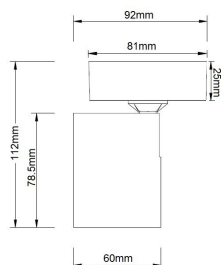

General Lighting

**SPOT-R1B**

**SPOT-S1B**

**SPOT-R3B**

**SPOT-BAR3B**

**SPOT-BAR2B**

**SPOT-BAR4B**

CODE	DESCRIPTION	BASE	BOX WEIGHT	BOX DIMENSIONS	CARTON QTY
<b>SPOT-S1B</b>	SPOT GU10 1 LIGHT/ADJ SQ BASE BLK	L 81 x W 81 x H 25mm	0.26kg	9.5x8.5x12.5cm	1/50
<b>SPOT-R1B</b>	SPOT GU10 1 LIGHT/ADJ RND BASE BLK	Ø60 x H 27mm	0.23kg	8.5x6.5x12.5cm	1/50
<b>SPOT-R3B</b>	SPOT GU10 3 LIGHT/ADJ RND BASE BLK	Ø230 x H 25mm	0.97kg	23.5x23.5x12.5cm	1/8
<b>SPOT-BAR2B</b>	SPOT GU10 2 LIGHT/ADJ BAR BLK	L 250 x W 75 x H 25mm	0.6kg	25.5x8x12.5cm	1/12
<b>SPOT-BAR3B</b>	SPOT GU10 3 LIGHT/ADJ BAR BLK	L 450 x W 75 x H 25mm	0.94kg	45.5x8x12.5cm	1/8
<b>SPOT-BAR4B</b>	SPOT GU10 4 LIGHT/ADJ BAR BLK	L 450 x W 75 x H 25mm	1.1kg	45.5x8x12.5cm	1/8

**SPOT-R1W**

**SPOT-S1W**

**SPOT-R3W**

**GLOBE GRABBER/  
SUCTION CAP  
INCLUDED**

**SPOT-BAR3W**

**SPOT-BAR2W**

**SPOT-BAR4W**

CODE	DESCRIPTION	BASE	BOX WEIGHT	BOX DIMENSIONS	CARTON QTY
<b>SPOT-S1W</b>	SPOT GU10 1 LIGHT/ADJ SQ BASE WH	L 81 x W 81 x H 25mm	0.26kg	9.5x8.5x12.5cm	1/50
<b>SPOT-R1W</b>	SPOT GU10 1 LIGHT/ADJ RND BASE WH	Ø60 x H 27mm	0.23kg	8.5x6.5x12.5cm	1/50
<b>SPOT-R3W</b>	SPOT GU10 3 LIGHT/ADJ RND BASE WH	Ø230 x H 25mm	0.97kg	23.5x23.5x12.5cm	1/8
<b>SPOT-BAR2W</b>	SPOT GU10 2 LIGHT/ADJ BAR WH	L 250 x W 75 x H 25mm	0.6kg	25.5x8x12.5cm	1/12
<b>SPOT-BAR3W</b>	SPOT GU10 3 LIGHT/ADJ BAR WH	L 450 x W 75 x H 25mm	0.94kg	45.5x8x12.5cm	1/8
<b>SPOT-BAR4W</b>	SPOT GU10 4 LIGHT/ADJ BAR WH	L 450 x W 75 x H 25mm	1.1kg	45.5x8x12.5cm	1/8