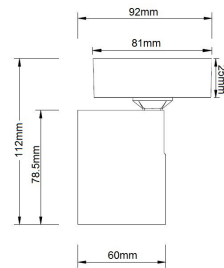

General Lighting

**SPOT-R1B**

**SPOT-S1B**

**SPOT-R3B**

**SPOT-BAR3B**

**SPOT-BAR2B**

**SPOT-BAR4B**

CODE	DESCRIPTION	BASE	BOX WEIGHT	BOX DIMENSIONS	CARTON QTY
<b>SPOT-S1B</b>	SPOT GU10 1 LIGHT/ADJ SQ BASE BLK	L 81 x W 81 x H 25mm	0.26kg	9.5x8.5x12.5cm	1/50
<b>SPOT-R1B</b>	SPOT GU10 1 LIGHT/ADJ RND BASE BLK	Ø60 x H 27mm	0.23kg	8.5x6.5x12.5cm	1/50
<b>SPOT-R3B</b>	SPOT GU10 3 LIGHT/ADJ RND BASE BLK	Ø230 x H 25mm	0.97kg	23.5x23.5x12.5cm	1/8
<b>SPOT-BAR2B</b>	SPOT GU10 2 LIGHT/ADJ BAR BLK	L 250 x W 75 x H 25mm	0.6kg	25.5x8x12.5cm	1/12
<b>SPOT-BAR3B</b>	SPOT GU10 3 LIGHT/ADJ BAR BLK	L 450 x W 75 x H 25mm	0.94kg	45.5x8x12.5cm	1/8
<b>SPOT-BAR4B</b>	SPOT GU10 4 LIGHT/ADJ BAR BLK	L 450 x W 75 x H 25mm	1.1kg	45.5x8x12.5cm	1/8

## INTERIOR GU10 SURFACE MOUNTED MATTE WHITE SPOT LIGHTS

- Input voltage: 100-240V AC 50/60Hz
- Housing: powder coated aluminium
- Mounting plate: iron
- 180° Tilt / 328° swivel
- Lamp holder: GU10 (Max.50W Halogen globes)
- Globe not included
- IP20 for indoor use only

**SPOT-R1W**

**SPOT-S1W**

**SPOT-R3W**

**GLOBE GRABBER/  
SUCTION CAP  
INCLUDED**

**SPOT-BAR3W**

**SPOT-BAR2W**

**SPOT-BAR4W**

CODE	DESCRIPTION	BASE	BOX WEIGHT	BOX DIMENSIONS	CARTON QTY
<b>SPOT-S1W</b>	SPOT GU10 1 LIGHT/ADJ SQ BASE WH	L 81 x W 81 x H 25mm	0.26kg	9.5x8.5x12.5cm	1/50
<b>SPOT-R1W</b>	SPOT GU10 1 LIGHT/ADJ RND BASE WH	Ø60 x H 27mm	0.23kg	8.5x6.5x12.5cm	1/50
<b>SPOT-R3W</b>	SPOT GU10 3 LIGHT/ADJ RND BASE WH	Ø230 x H 25mm	0.97kg	23.5x23.5x12.5cm	1/8
<b>SPOT-BAR2W</b>	SPOT GU10 2 LIGHT/ADJ BAR WH	L 250 x W 75 x H 25mm	0.6kg	25.5x8x12.5cm	1/12
<b>SPOT-BAR3W</b>	SPOT GU10 3 LIGHT/ADJ BAR WH	L 450 x W 75 x H 25mm	0.94kg	45.5x8x12.5cm	1/8
<b>SPOT-BAR4W</b>	SPOT GU10 4 LIGHT/ADJ BAR WH	L 450 x W 75 x H 25mm	1.1kg	45.5x8x12.5cm	1/8