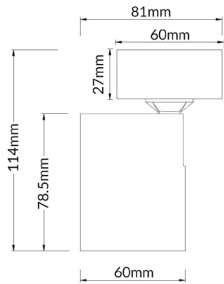

General Lighting

**SPOT-R1B**

**SPOT-S1B**

**SPOT-R3B**

**SPOT-BAR3B**

**SPOT-BAR2B**

**SPOT-BAR4B**

CODE	DESCRIPTION	BASE	BOX WEIGHT	BOX DIMENSIONS	CARTON QTY
<b>SPOT-S1B</b>	SPOT GU10 1 LIGHT/ADJ SQ BASE BLK	L 81 x W 81 x H 25mm	0.26kg	9.5x8.5x12.5cm	1/50
<b>SPOT-R1B</b>	SPOT GU10 1 LIGHT/ADJ RND BASE BLK	Ø60 x H 27mm	0.23kg	8.5x6.5x12.5cm	1/50
<b>SPOT-R3B</b>	SPOT GU10 3 LIGHT/ADJ RND BASE BLK	Ø230 x H 25mm	0.97kg	23.5x23.5x12.5cm	1/8
<b>SPOT-BAR2B</b>	SPOT GU10 2 LIGHT/ADJ BAR BLK	L 250 x W 75 x H 25mm	0.6kg	25.5x8x12.5cm	1/12
<b>SPOT-BAR3B</b>	SPOT GU10 3 LIGHT/ADJ BAR BLK	L 450 x W 75 x H 25mm	0.94kg	45.5x8x12.5cm	1/8
<b>SPOT-BAR4B</b>	SPOT GU10 4 LIGHT/ADJ BAR BLK	L 450 x W 75 x H 25mm	1.1kg	45.5x8x12.5cm	1/8

**SPOT-R1W**

**SPOT-S1W**

**SPOT-R3W**

**GLOBE GRABBER/  
SUCTION CAP  
INCLUDED**

**SPOT-BAR3W**

**SPOT-BAR2W**

**SPOT-BAR4W**

CODE	DESCRIPTION	BASE	BOX WEIGHT	BOX DIMENSIONS	CARTON QTY
<b>SPOT-S1W</b>	SPOT GU10 1 LIGHT/ADJ SQ BASE WH	L 81 x W 81 x H 25mm	0.26kg	9.5x8.5x12.5cm	1/50
<b>SPOT-R1W</b>	SPOT GU10 1 LIGHT/ADJ RND BASE WH	Ø60 x H 27mm	0.23kg	8.5x6.5x12.5cm	1/50
<b>SPOT-R3W</b>	SPOT GU10 3 LIGHT/ADJ RND BASE WH	Ø230 x H 25mm	0.97kg	23.5x23.5x12.5cm	1/8
<b>SPOT-BAR2W</b>	SPOT GU10 2 LIGHT/ADJ BAR WH	L 250 x W 75 x H 25mm	0.6kg	25.5x8x12.5cm	1/12
<b>SPOT-BAR3W</b>	SPOT GU10 3 LIGHT/ADJ BAR WH	L 450 x W 75 x H 25mm	0.94kg	45.5x8x12.5cm	1/8
<b>SPOT-BAR4W</b>	SPOT GU10 4 LIGHT/ADJ BAR WH	L 450 x W 75 x H 25mm	1.1kg	45.5x8x12.5cm	1/8