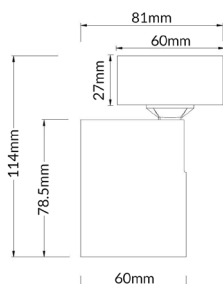

General Lighting

**SPOT-R1B**

**SPOT-S1B**

**SPOT-R3B**

**SPOT-BAR3B**

**SPOT-BAR2B**

**SPOT-BAR4B**

CODE	DESCRIPTION	BASE	BOX WEIGHT	BOX DIMENSIONS	CARTON QTY
<b>SPOT-S1B</b>	SPOT GU10 1 LIGHT/ADJ SQ BASE BLK	L 81 x W 81 x H 25mm	0.26kg	9.5x8.5x12.5cm	1/50
<b>SPOT-R1B</b>	SPOT GU10 1 LIGHT/ADJ RND BASE BLK	Ø60 x H 27mm	0.23kg	8.5x6.5x12.5cm	1/50
<b>SPOT-R3B</b>	SPOT GU10 3 LIGHT/ADJ RND BASE BLK	Ø230 x H 25mm	0.97kg	23.5x23.5x12.5cm	1/8
<b>SPOT-BAR2B</b>	SPOT GU10 2 LIGHT/ADJ BAR BLK	L 250 x W 75 x H 25mm	0.6kg	25.5x8x12.5cm	1/12
<b>SPOT-BAR3B</b>	SPOT GU10 3 LIGHT/ADJ BAR BLK	L 450 x W 75 x H 25mm	0.94kg	45.5x8x12.5cm	1/8
<b>SPOT-BAR4B</b>	SPOT GU10 4 LIGHT/ADJ BAR BLK	L 450 x W 75 x H 25mm	1.1kg	45.5x8x12.5cm	1/8

**SPOT-R1W**

**SPOT-S1W**

**SPOT-R3W**

**GLOBE GRABBER/  
SUCTION CAP  
INCLUDED**

**SPOT-BAR3W**

**SPOT-BAR2W**

**SPOT-BAR4W**

CODE	DESCRIPTION	BASE	BOX WEIGHT	BOX DIMENSIONS	CARTON QTY
<b>SPOT-S1W</b>	SPOT GU10 1 LIGHT/ADJ SQ BASE WH	L 81 x W 81 x H 25mm	0.26kg	9.5x8.5x12.5cm	1/50
<b>SPOT-R1W</b>	SPOT GU10 1 LIGHT/ADJ RND BASE WH	Ø60 x H 27mm	0.23kg	8.5x6.5x12.5cm	1/50
<b>SPOT-R3W</b>	SPOT GU10 3 LIGHT/ADJ RND BASE WH	Ø230 x H 25mm	0.97kg	23.5x23.5x12.5cm	1/8
<b>SPOT-BAR2W</b>	SPOT GU10 2 LIGHT/ADJ BAR WH	L 250 x W 75 x H 25mm	0.6kg	25.5x8x12.5cm	1/12
<b>SPOT-BAR3W</b>	SPOT GU10 3 LIGHT/ADJ BAR WH	L 450 x W 75 x H 25mm	0.94kg	45.5x8x12.5cm	1/8
<b>SPOT-BAR4W</b>	SPOT GU10 4 LIGHT/ADJ BAR WH	L 450 x W 75 x H 25mm	1.1kg	45.5x8x12.5cm	1/8