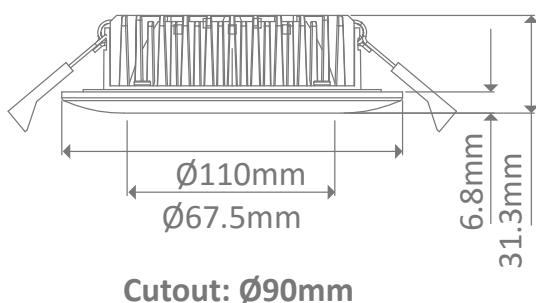

SPLASH ROUND TRIO Fixed LED Downlight

Description

The SPLASH range of LED downlights have been designed as a contemporary IP rated downlight suitable for areas such as bathrooms, toilets and exterior applications. Featuring a modern curved front face, wide light distribution and an ultra slim housing which makes this downlight suitable for installations where ceiling space is minimal. Complete with a dimmable LED driver and flex and plug. Fully dimmable with Domus dimmer series. Now with TRIO, the added option of changing the colour temperature output of the downlight with a dip switch at the back of the fitting.

Specification Features

- Input Voltage: 240V AC
- Power (W): 13
- IP rating (IP): 54*
- Lumens (lm): Warm White 3000K - 800lm
Neutral White 4000K - 850lm
White 5700K - 900lm
- LED type: SMD
- TRIO: 3000K - 4000K - 5700K (Switchable)
- CRI: ≥80
- Beam angle (°): 90°
- Dimmable: Yes**
- Lifespan (hrs): 50,000hrs
- Cutout (∅): ∅90mm

* IP54 rating is from the underside of the down light once installed into the ceiling.
** Tested on the Domus dimmer series. May work on others but not tested.

Diagrams / Additional

Item No.	Variant	Colour Temp
SPLASH-RND-WHT	20436	TRIO
SPLASH-RND-BLK	20622	TRIO