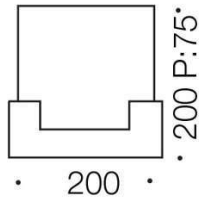

IP rating	IP20
Approvals	RCM
Box Contents	Basic mounting screws,Instruction
Installation Required	Yes (by Licensed Electrician only)
Care Instructions	Do not use strong liquid cleaners,Wipe clean with a dry cloth
Replacement Warranty	*3 Years

Barcode

GTIN 9329501049907

Image -dimensions

switched CCT