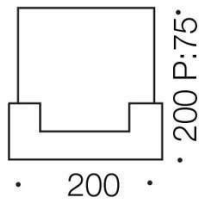

IP rating	IP20
Approvals	RCM
Box Contents	Basic mounting screws,Instruction
Installation Required	Yes (by Licensed Electrician only)
Care Instructions	Do not use strong liquid cleaners,Wipe clean with a dry cloth
Replacement Warranty	*3 Years

Barcode

GTIN 9329501049877

Image -dimensions

switched CCT