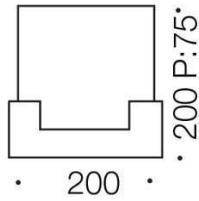

IP rating	IP20
Approvals	RCM
Box Contents	Basic mounting screws,Instruction
Installation Required	Yes (by Licensed Electrician only)
Care Instructions	Do not use strong liquid cleaners,Wipe clean with a dry cloth
Replacement Warranty	*3 Years

Barcode

GTIN 9329501049884

Image -dimensions

switched CCT