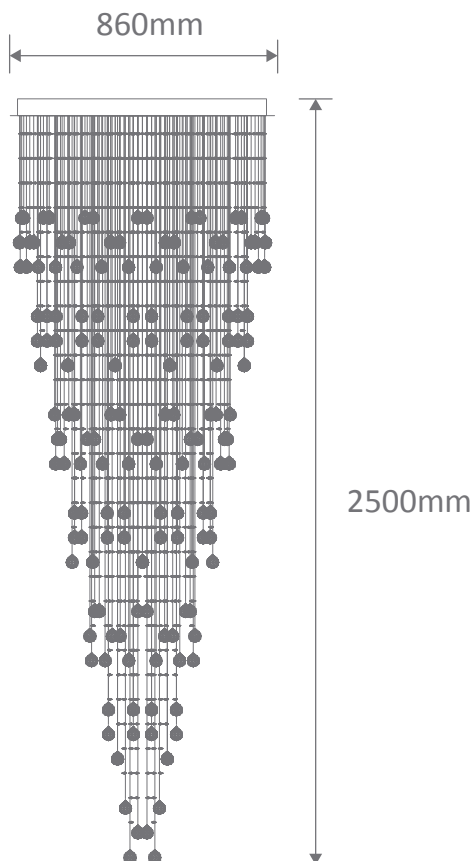

SNOWDROP-66 Crystal LED Pendant

Description

SNOWDROP-66 Crystal LED Pendant complete with polished chrome backplate and utilising K9 crystal.

Specification Features

Input Voltage: 240V
 Power (W): 9x6W
 IP rating (IP): 20
 Lamp Base: GU10
 CCT: 3000K - 5000K
 Dimmable: Yes

GU10 6W LED lamps included (20482)

Item No.	Variant	Colour
SNOWDROP-66	35017	5000K

Additional Globes

Item No.	Variant	Colour
GU10 6W LED LAMP	20481	3000K
GU10 6W LED LAMP	20482	5000K

Diagrams / Additional

SNOWDROP-86 Crystal LED Pendant

Description

SNOWDROP-86 Crystal LED Pendant complete with polished chrome backplate and utilising K9 crystal.

Specification Features

Input Voltage: 240V
 Power (W): 12x6W
 IP rating (IP): 20
 Lamp Base: GU10
 CCT: 3000K - 5000K
 Dimmable: Yes

GU10 6W LED lamps included (20482)

Diagrams / Additional

Item No.	Variant	Colour
SNOWDROP-86	35018	5000K

Additional Globes

Item No.	Variant	Colour
GU10 6W LED LAMP	20481	3000K
GU10 6W LED LAMP	20482	5000K