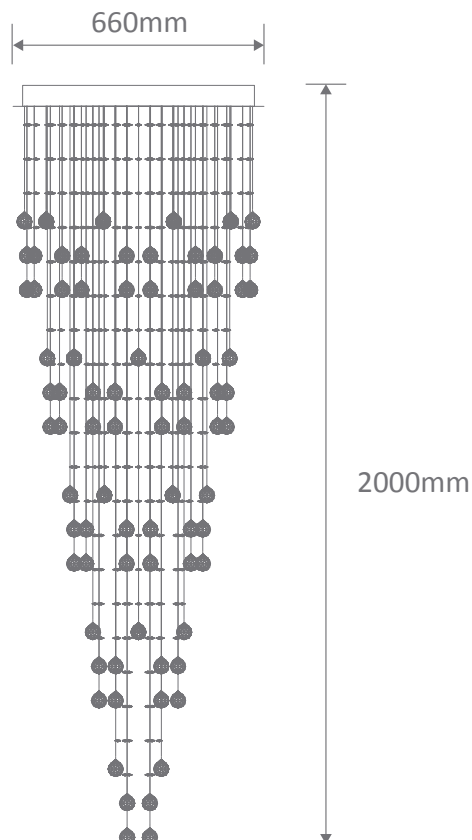

SNOWDROP-66 Crystal LED Pendant

Description

SNOWDROP-66 Crystal LED Pendant complete with polished chrome backplate and utilising K9 crystal.

Specification Features

Input Voltage: 240V
 Power (W): 9x6W
 IP rating (IP): 20
 Lamp Base: GU10
 CCT: 3000K - 5000K
 Dimmable: Yes

GU10 6W LED lamps included (20482)

Item No.	Variant	Colour
SNOWDROP-66	35017	5000K

Additional Globes

Item No.	Variant	Colour
GU10 6W LED LAMP	20481	3000K
GU10 6W LED LAMP	20482	5000K

Diagrams / Additional

SNOWDROP-86 Crystal LED Pendant

Description

SNOWDROP-86 Crystal LED Pendant complete with polished chrome backplate and utilising K9 crystal.

Specification Features

Input Voltage: 240V
 Power (W): 12x6W
 IP rating (IP): 20
 Lamp Base: GU10
 CCT: 3000K - 5000K
 Dimmable: Yes

GU10 6W LED lamps included (20482)

Diagrams / Additional

Item No.	Variant	Colour
SNOWDROP-86	35018	5000K

Additional Globes

Item No.	Variant	Colour
GU10 6W LED LAMP	20481	3000K
GU10 6W LED LAMP	20482	5000K