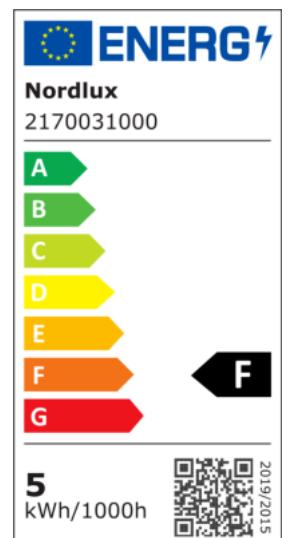

SMART GU10 | PAR16 OUTDOOR | 2200-6500 KELVIN | 345 LUMEN | LIGHT BULB | CLEAR

2170031000

nordlux®

Voltage (V): 220-240 Volt
Bulb base: GU10

Primary material: Plastic
Colour: Clear

Height (cm): 5.5

EAN: 5704924006333
TUN: 2144214
Item Number: 2170031000
Pcs Per Master Carton: 6
Sales Box Height (cm): 6.7
Sales Box Width(cm): 5.1

Sales Box Depth (cm): 5.1
Sales Box Volume m³ : 0.0002
Product net weight (kg): 0.031

Brightness of light (Lumen): 345
Colour temperature (Kelvin):
2200-6500
Ra-value : 80
Lifetime (hours): 25000
Beam angle (°) : 36
Candela (cd) (for directional
lamp only): 0
Energy class: F
Actual watt (W): 4.2

- Extra-long lifetime • Higher heat resistance
- Well suited for outdoor use

This Smart GU10 bulb is well-suited for outdoor use as it has a higher resistance to heat and therefore an extra long lifetime compared to other Smart bulbs. Reduce or increase the brightness and adjust the colour temperature (cool to warm white) with your smartphone or tablet. You can also add a Smart Remote Control to control your lights without your smartphone.