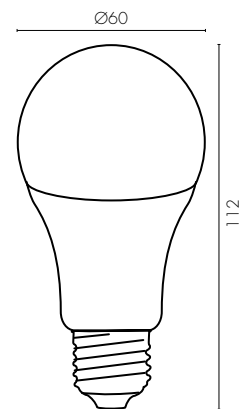

SMART WiFi A60 CCT LED GLOBE

TECHNICAL SPECIFICATIONS

Operating voltage:	240V / 50Hz
Wattage:	8.5W
Lumens:	900 Total Lumens
Light adjustable:	Change colour temperature between 2700K and 6500K
Beam angle:	220 degrees
Colour rendering index:	> 83
Dimmable:	Yes, via app
Construction:	Polycarbonate, frosted acrylic, aluminium
Operating temperature:	+5°C to 30°C
WiFi Info:	IEEE802.11b/g/n, 2.4GHz Mac Encryption; WEP/WAPI/TKIP/AES
Device Requirements:	iOS 8.0 or higher, Android 4.1 or higher
Standards:	AS/NZS 62560

INSTALLATION

Do-it-Yourself installation

	MODEL	BASE	DESCRIPTION	BOX SIZE	GROSS WEIGHT	BOX QTY	BARCODE/TUN
RETAIL BOX	20696	E27		W65 x H125 x D60 mm	0.09 kg	1 pc	 9 312641 206965 >
INNER CTN	20696	E27	Smart Wifi A60 CCT LED Globe E27		0.90 kg	10 pc	 19312641206962
OUTER CTN	20696	E27		W325 x H270 x D330 mm	5.40 kg	60 pc	 29312641206969
RETAIL BOX	20697	B22		W65 x H125 x D60 mm	0.09 kg	1 pc	 9 312641 206972 >
INNER CTN	20697	B22	Smart Wifi A60 CCT LED Globe B22		0.90 kg	10 pc	 19312641206979
OUTER CTN	20697	B22		W325 x H270 x D330 mm	5.40 kg	60 pc	 29312641206976