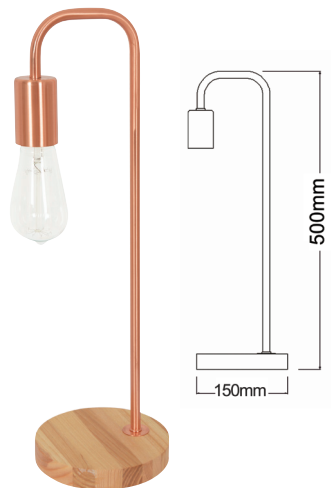

SLIM-T1C

SLIM-F2

Decor Lighting

SLIM SERIES

E27 MODERN FLOOR/ TABLE LAMPS

FEATURES

- Input voltage: 240V AC
- Material: steel & wood
- Max.wattage: 45W
- ES lamp base
- Globe not included
- For indoor use
- 1 year replacement warranty

SLIM-T1C

SPECIFICATIONS

CODE	DESCRIPTION	BASE (mm)	HEIGHT (mm)
SLIM-F1C	COPPER & BLONDE WOOD COLOUR FLOOR LAMP	Ø300	1610
SLIM-F1	WHITE & BLONDE WOOD COLOUR FLOOR LAMP	Ø300	1610
SLIM-F2	BLACK & BLONDE WOOD COLOUR FLOOR LAMP	Ø300	1610
SLIM-T1C	COPPER & BLONDE WOOD COLOUR TABLE LAMP	Ø150	500

SLIM-F1

SLIM-F1C

UPDATED ON 10.12.2018