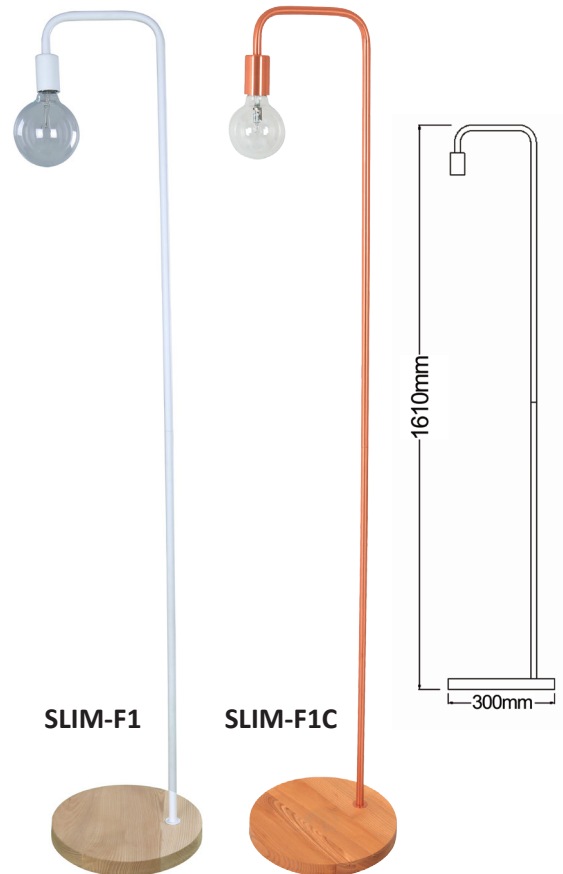

SLIM-T1C

SLIM-F2

Decor Lighting

SLIM SERIES

E27 MODERN FLOOR/ TABLE LAMPS

FEATURES

- Input voltage: 240V AC
- Material: steel & wood
- Max.wattage: 45W
- ES lamp base
- Globe not included
- For indoor use
- 1 year replacement warranty

SLIM-T1C

SPECIFICATIONS

CODE	DESCRIPTION	BASE (mm)	HEIGHT (mm)
SLIM-F1C	COPPER & BLONDE WOOD COLOUR FLOOR LAMP	Ø300	1610
SLIM-F1	WHITE & BLONDE WOOD COLOUR FLOOR LAMP	Ø300	1610
SLIM-F2	BLACK & BLONDE WOOD COLOUR FLOOR LAMP	Ø300	1610
SLIM-T1C	COPPER & BLONDE WOOD COLOUR TABLE LAMP	Ø150	500

SLIM-F1

SLIM-F1C

UPDATED ON 10.12.2018