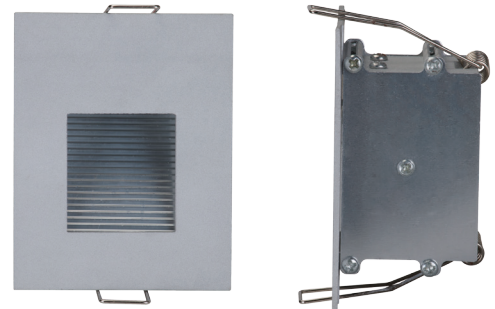

SLIDE-1 1W LED Steplight

Description

The SLIDE-1, from Domus Lighting, is a 1W recessed LED fitting that makes for a great option when it comes to low level floor/path lighting while consuming very little energy.

Projecting a 40° beam of light the SLIDE-1 utilises the Cree LED chipset and is available in both Warm White and White LED variations.

The SLIDE-1 is also fully backed by our Three Year Replacement Warranty for peace of mind.

Specification Features

Input Voltage:	240V AC
Power (W):	1
IP rating (IP):	20
Lumens (lm):	Warm White 2700K - 90lm White 6400K - 100lm
LED type:	Cree
CRI:	≥80
Beam angle (°):	40°
Dimmable:	No
Cutout (∅):	47x67mm

Order Code: 19960
Product Code: SLIDE-1-W
Colour: Silver - White 6400K

Order Code: 19961
Product Code: SLIDE-1-WW
Colour: Silver - Warm White 2700K

Diagrams / Additional