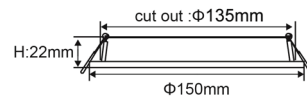

# SLICKTRI

LED Dimmable **ULTRA SLIM** Recessed Downlights

**TRI-CCT** 3000K 4000K 5000K

- Input voltage range: 220-240V
- Remote constant current driver included
- Housing & faceplate: PC
- Diffuser: white PS
- Tri-CCT (3000K/ 4000K/ 5000K) in one fitting
- CCT switch on DC cable
- LED chips: SMD2835
- Power factor: 0.9
- CRI: >80
- Flex & plug: 1.2m
- Ambient temperature: -20 to 40°C
- Suitable for dimming
- Suitable for 2-way switching
- Suitable for use with Microwave & motion sensor

**SLICKTRI1R**

**SLICKTRI1S**

**SLICKTRI2R**

**SLICKTRI2S**

**SLICKTRI3R**

**SLICKTRI3S**

PART NO.	DESCRIPTION	LUMENS			WATT	CRI	BOX WEIGHT	BOX DIMENSIONS	CARTON QTY
		3000K	4000K	5000K					
SLICKTRI1R	D/L LED FIXED DIMM SLIM WH RND TRI	630LM	720LM	680LM	9W	>80	0.31kg	19x45x16cm	1/40
SLICKTRI2R	D/L LED FIXED DIMM SLIM WH RND TRI	840LM	960LM	900LM	12W	>80	0.38kg	19x45x18.5cm	1/40
SLICKTRI3R	D/L LED FIXED DIMM SLIM WH RND TRI	1350LM	1550LM	1450LM	18W	>80	0.5kg	25.5x45x23.5cm	1/20
SLICKTRI1S	D/L LED FIXED DIMM SLIM WH SQ TRI	630LM	720LM	680LM	9W	>80	0.34kg	21x45x16cm	1/40
SLICKTRI2S	D/L LED FIXED DIMM SLIM WH SQ TRI	840LM	960LM	900LM	12W	>80	0.4kg	23x45x18.5cm	1/40
SLICKTRI3S	D/L LED FIXED DIMM SLIM WH SQ TRI	1350LM	1550LM	1450LM	18W	>80	0.6kg	28x45x23.5cm	1/20