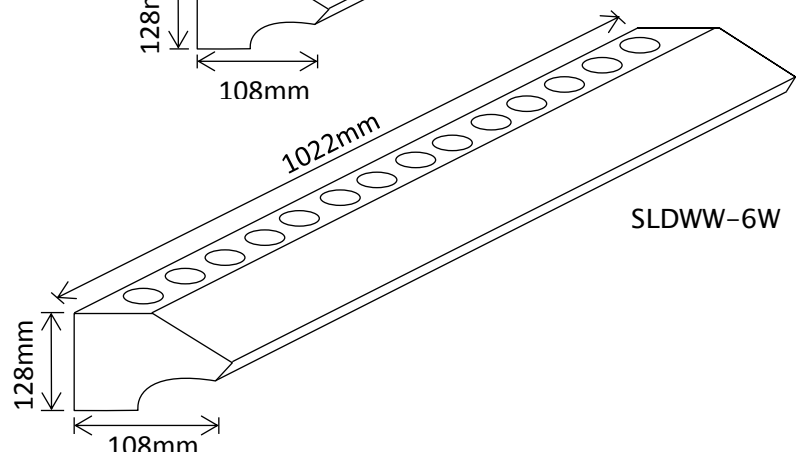

Wall Washers/Uplighters

Wall Washer

Product Code	LED's	Battery	Solar Panel	IP Rating	Lumens
SLDWW-3W	10 x SMD LEDs @ 0.2Wea (WW)	1 x 16.28WH Li-Ion	4W Integrated Polycrystalline	65	250 @ 1 m
SLDWW-6W	20 x SMD LEDs @ 0.2Wea (Warm White)	1 x 34.48WH Li-Ion	7.5W Integrated Polycrystalline	65	500 @ 1 m

Features:

- Extruded Aluminium Construction
- Approximately 6-8 hours Operation
- Adjustable LED Tube & Bracket
- Surface Mounted Base
- SLDWW-3W Lighting Modes =
 - o 100% output for 6 hours, 15% output until dawn
 - o 100% output for 5 hours, 15% output for 6 hours
- SLDWW-6W Lighting Mode =
 - o 100% output for 5 hours, 15% output for 6 hours

2 Year Warranty!

Packaged Fitting Weight & Dimensions

SLDWW-3W: W: 2.4kg
D: 60cm x 20cm x 20cm

SLDWW-12W: W: 4.5kg
D: 104cm x 16cm x 13cm