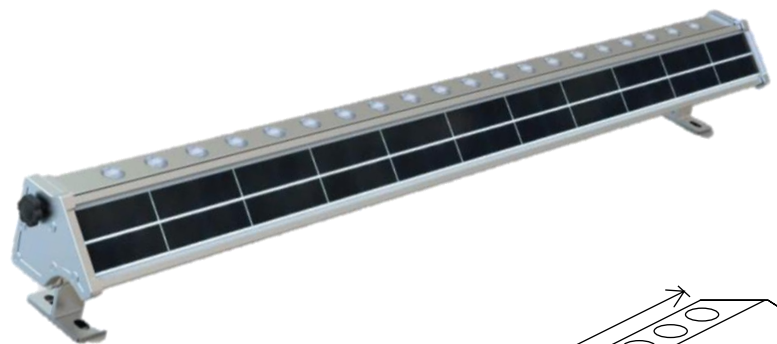

Wall Washers/Uplighters

Wall Washer

Product Code	LED's	Battery	Solar Panel	IP Rating	Lumens
SLDWW-3W	10 x SMD LEDs @ 0.2Wea (WW)	1 x 16.28WH Li-Ion	4W Integrated Polycrystalline	65	250 @ 1 m
SLDWW-6W	20 x SMD LEDs @ 0.2Wea (Warm White)	1 x 34.48WH Li-Ion	7.5W Integrated Polycrystalline	65	500 @ 1 m

Features:

- Extruded Aluminium Construction
- Approximately 6-8 hours Operation
- Adjustable LED Tube & Bracket
- Surface Mounted Base
- SLDWW-3W Lighting Modes =
 - o 100% output for 6 hours, 15% output until dawn
 - o 100% output for 5 hours, 15% output for 6 hours
- SLDWW-6W Lighting Mode =
 - o 100% output for 5 hours, 15% output for 6 hours

2 Year Warranty!

Packaged Fitting Weight & Dimensions

SLDWW-3W: W: 2.4kg
D: 60cm x 20cm x 20cm

SLDWW-12W: W: 4.5kg
D: 104cm x 16cm x 13cm