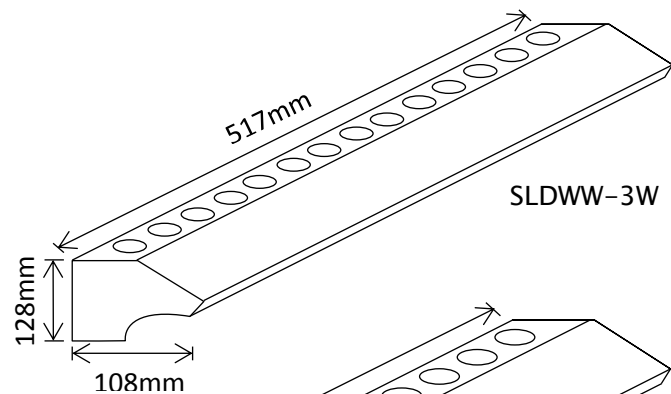

Wall Washers/Uplighters

Wall Washer

Product Code	LED's	Battery	Solar Panel	IP Rating	Lumens
SLDWW-3W	10 x SMD LEDs @ 0.2Wea (WW)	1 x 16.28WH Li-Ion	4W Integrated Polycrystalline	65	250 @ 1 m
SLDWW-6W	20 x SMD LEDs @ 0.2Wea (Warm White)	1 x 34.48WH Li-Ion	7.5W Integrated Polycrystalline	65	500 @ 1 m

Features:

- Extruded Aluminium Construction
- Approximately 6-8 hours Operation
- Adjustable LED Tube & Bracket
- Surface Mounted Base
- SLDWW-3W Lighting Modes =
 - o 100% output for 6 hours, 15% output until dawn
 - o 100% output for 5 hours, 15% output for 6 hours
- SLDWW-6W Lighting Mode =
 - o 100% output for 5 hours, 15% output for 6 hours

2 Year Warranty!

Packaged Fitting Weight & Dimensions

SLDWW-3W: W: 2.4kg
D: 60cm x 20cm x 20cm

SLDWW-12W: W: 4.5kg
D: 104cm x 16cm x 13cm