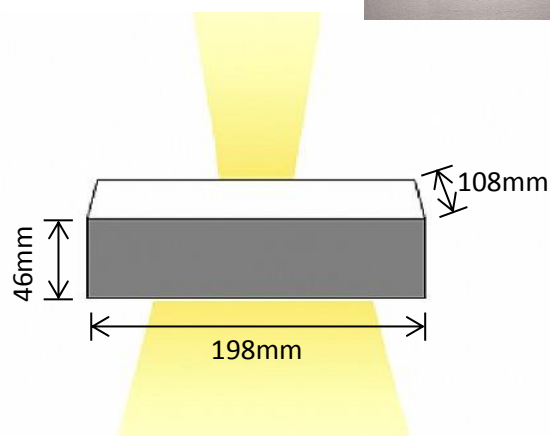

Residential Range

Wall Lights

Up/Down Wall Light

| Product Code | LED's | Battery | Solar Panel | IP Rating | Lumens |
|---------------------|-------------------------------------|--------------------------------|-------------------------------------|-----------|----------|
| SLDWL228/B LK-WW | 19 x SMD LED @0.2W Warm White | 1 x 3.7v 4400mAh Lithium | 2W Integrated Polycrystalline | 44 | 500 @ 1m |
| SLDWL228/SI L-WW | 19 x SMD LED @0.2W Warm White | 1 x 3.7v 4400mAh Lithium | 2W Integrated Polycrystalline | 44 | 500 @ 1m |

Features:

- Black P.C. or Stainless Steel Finish
- Approximately 10-12 hours Operation
- Up and Down Lighting
- Machined Aluminium
- On/Off Switch

1 Year Warranty!

Packaged Fitting Weight & Dimensions

W: 0.8kg

D: 25cm x 16cm x 7cm