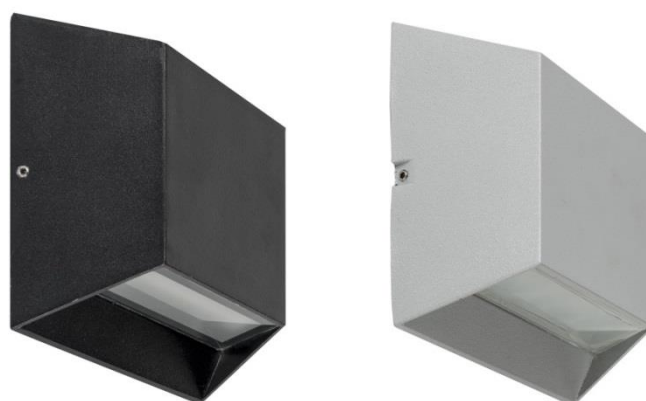

Residential Range

Wall Lights

Wall Light

Product Code	LED's	Battery	Solar Panel	IP Rating	Lumens
SLDWL01 /BLK -WW	10 x LED @0.75W Warm White	1 x 3.7v 2200mAh Lithium	0.8W Integrated Polycrystalline	65	60 @ 1m
SLDWL01 /SIL- WW	10 x LED @0.75W Warm White	1 x 3.7v 2200mAh Lithium	0.8W Integrated Polycrystalline	65	60 @ 1m

Features:

- Die Cast Aluminium; Black P.C. or Silver P.C. Finish
- Approximately 10-12 hours Operation per day
- On/Off Switch

1 Year Warranty!

Packaged Fitting Weight & Dimensions

W: 0.6kg

D: 15cm x 15cm x 7cm