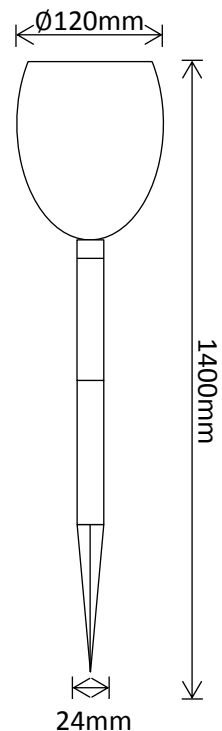

Residential Range

Path/Deck Lights

Tiki Torch

Product Code	LED's	Battery	Solar Panel	IP Rating	Lumens
SLDTT/1	96 x 3528k Warm White	1 x 3.7v 2200mAh Lithium	0.88W ERE Integrated	65	N/A

Features:

- High Quality Plastics Construction
- Approximately 12 hours Operation
- Spike Mounting
- Candle-Like Flicker Effect

1 Year Warranty!

Packaged Fitting Weight & Dimensions

W: 1kg

D: 34cm x 16cm x 14cm