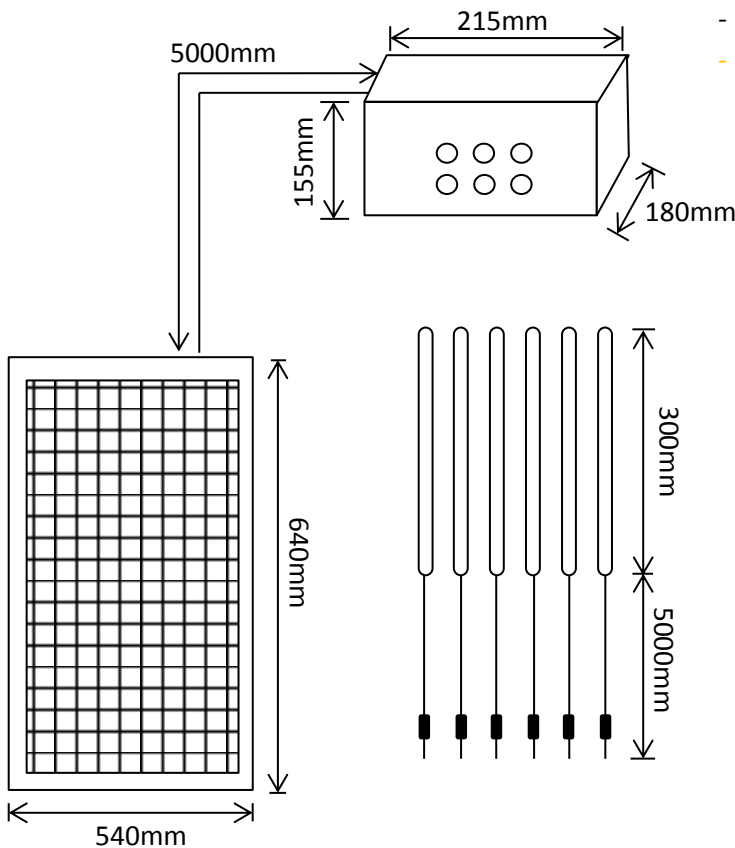

40W Portable Lighting System complete with 6 Lights

6 x T5 LED
Tube Lights
DC12V @3W ea

26Ah DC12V
High Capacity
PbAc

40W Separate
Polycrystalline

SLDPLS-40W/LED

Features:

- "Plug and Play" Installation
- 6x T5 LED Tube Lights (Individually Switched) – IP65
- 2x 5V 1A USB Outlets
- 6x 12V Outlets (Max. 3A)
- 1x 40W 18V Polycrystalline Solar Panel
- LED Charge Indicators
- Over-load and Short-Circuit Protection
- **1 Year Warranty!**